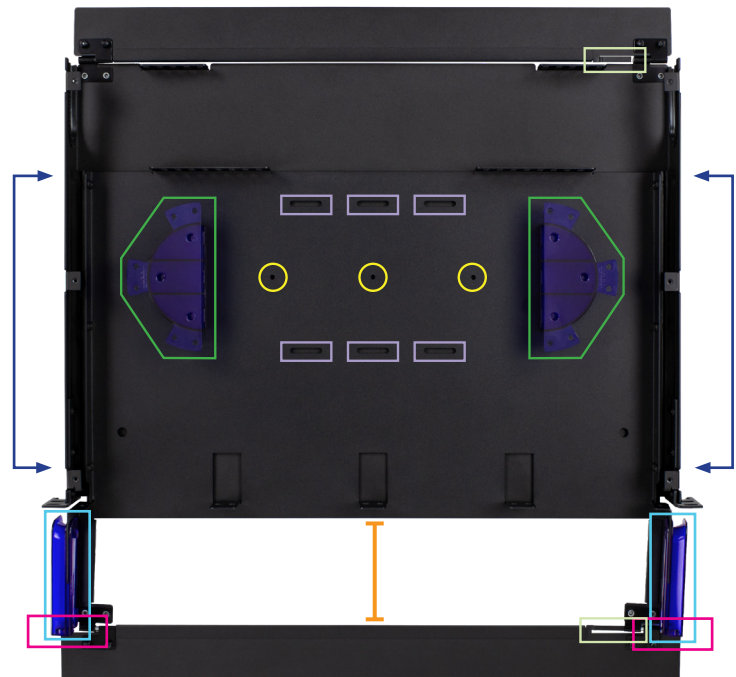

Extreme Density - 33% increase in density compared to standard LGX panel.

Easy Access - Large opening for easy front cable access to each port.

E-Z Glide™ Tray - Tray slides smoothly along guides with gentle catches and stops.

More Features

- Hinged front and rear doors
- Removable top panel and front faceplate
- Non-captive side and rear entries for trunks
- Standard 19" rack mountable unit

Specifications

- Dimensions: standard 1U height x 19" W x 15 7/8" D
- Material: 16AWG steel
- Coating: electrostatic polyester powder coat black paint

WHAT'S INCLUDED

- 2 blue half-moon cable managers
- 4 pressure sensitive Velcro® wire mgmt. straps
- 1 ground lug kit
- 1 Velcro® splice tray tie down (2 meters)
- 10 nylon Fiber Manager Loops
- Mounting hardware: M6 screws, M6 cage nuts
- 4 zip ties
- Port identification label

* Using 36-Fiber adapter plates

HDA Rack Mount Sliding Tray

-  Blue Half-moon Cable Managers
-  Velcro® Tie Downs
-  Screw Down Holes for Splice Tray
-  E-Z Glide™ Tray
-  Blue Bend Radius Bracket
-  Magnetic Door (Blue Bend Radius Bracket is Magnetized)
-  Easy Access Opening
-  Door Metal Tab (Secures Door on Hinge)