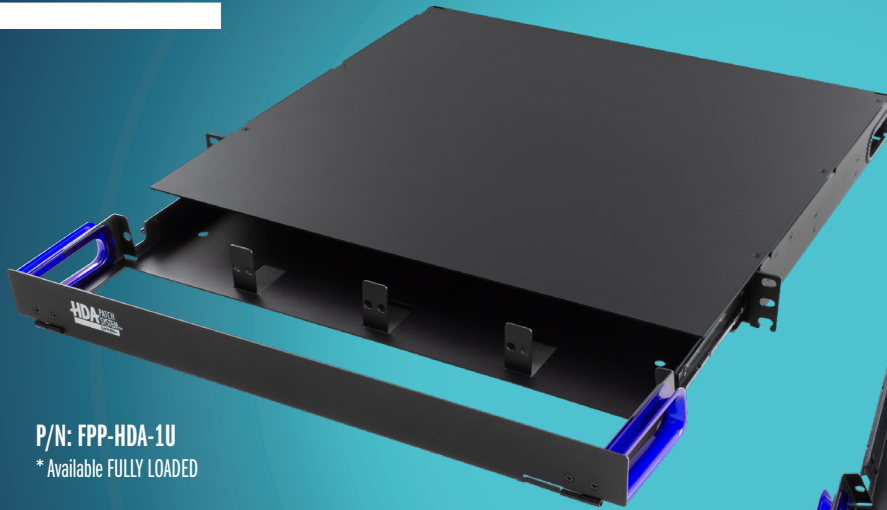

1U HDA Rack Mount

Fiber Patch Panel Enclosure

P/N: FPP-HDA-1U
* Available FULLY LOADED

Tray Slides Without Moving Trunk

Preterminated trunk enters rear. Trunk breakouts go forward to front of panel allowing tray to slide forward without moving the trunk.

Extreme Density - 33% increase in density compared to standard LGX panel.

Easy Access - Large opening for easy front cable access to each port.

E-Z Glide™ Tray - Tray slides smoothly along guides with gentle catches and stops.

Non-captive Mounting Ears - Preinstall screws in rack, simply place rack on screws and tighten.

Blue Bend Radius Bracket - Creates gradual bend for cable preventing kinks.

Magnetic Door - Blue Bend Radius Bracket is magnetized and attaches to metal door.

More Features

- Hinged front and rear doors
- Removable top panel and front faceplate
- Non-captive side and rear entries for trunks
- Standard 19" rack mountable unit

Specifications

- Dimensions: standard 1U height x 19" W x 15 7/8" D
- Material: 16AWG steel
- Coating: electrostatic polyester powder coat black paint