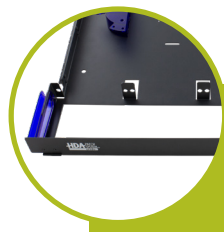

1U HDA Rack Mount

Fiber Patch Panel Enclosure

P/N: FPP-HDA-1U
* Available FULLY LOADED

Tray Slides Without Moving Trunk

Preterminated trunk enters rear. Trunk breakouts go forward to front of panel allowing tray to slide forward without moving the trunk.

Extreme Density - 33% increase in density compared to standard LGX panel.

Easy Access - Large opening for easy front cable access to each port.

E-Z Glide™ Tray - Tray slides smoothly along guides with gentle catches and stops.

More Features

- Hinged front and rear doors
- Removable top panel and front faceplate
- Non-captive side and rear entries for trunks
- Standard 19" rack mountable unit

Specifications

- Dimensions: standard 1U height x 19" W x 15 7/8" D
- Material: 16AWG steel
- Coating: electrostatic polyester powder coat black paint