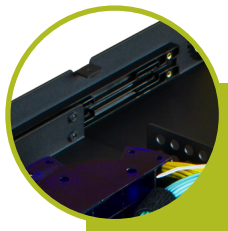

1U HDA Rack Mount

Fiber Patch Panel Enclosure

P/N: FPP-HDA-1U
* Available FULLY LOADED

Tray Slides Without Moving Trunk

Preterminated trunk enters rear. Trunk breakouts go forward to front of panel allowing tray to slide forward without moving the trunk.

Extreme Density - 33% increase in density compared to standard LGX panel.

Easy Access - Large opening for easy front cable access to each port.

E-Z Glide™ Tray - Tray slides smoothly along guides with gentle catches and stops.

Non-captive Mounting Ears - Preinstall screws in rack, simply place rack on screws and tighten.

Blue Bend Radius Bracket - Creates gradual bend for cable preventing kinks.

Magnetic Door - Blue Bend Radius Bracket is magnetized and attaches to metal door.

More Features

- Hinged front and rear doors
- Removable top panel and front faceplate
- Non-captive side and rear entries for trunks
- Standard 19" rack mountable unit

Specifications

- Dimensions: standard 1U height x 19" W x 15 7/8" D
- Material: 16AWG steel
- Coating: electrostatic polyester powder coat black paint