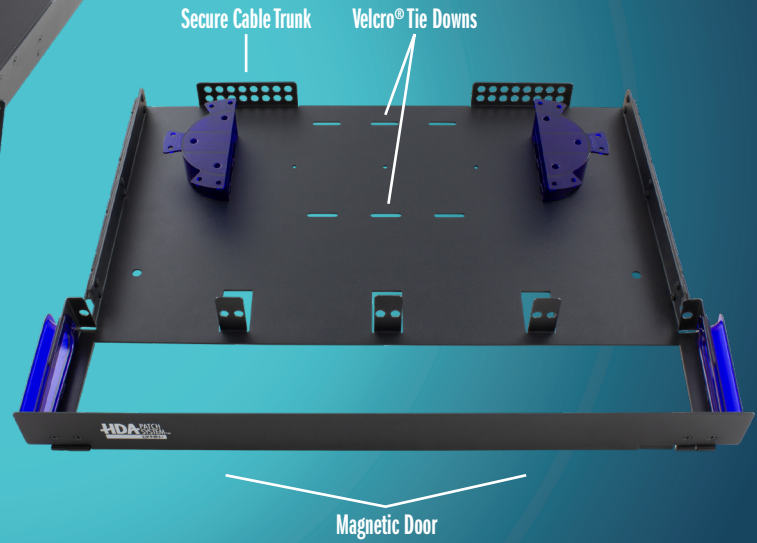

1U HDA Rack Mount

Fiber Patch Panel Enclosure

P/N: FPP-HDA-1U
* Available FULLY LOADED

Tray Slides Without Moving Trunk

Preterminated trunk enters rear. Trunk breakouts go forward to front of panel allowing tray to slide forward without moving the trunk.

Extreme Density - 33% increase in density compared to standard LGX panel.

Easy Access - Large opening for easy front cable access to each port.

E-Z Glide™ Tray - Tray slides smoothly along guides with gentle catches and stops.

Non-captive Mounting Ears - Preinstall screws in rack, simply place rack on screws and tighten.

Blue Bend Radius Bracket - Creates gradual bend for cable preventing kinks.

Magnetic Door - Blue Bend Radius Bracket is magnetized and attaches to metal door.

More Features

- Hinged front and rear doors
- Removable top panel and front faceplate
- Non-captive side and rear entries for trunks
- Standard 19" rack mountable unit

Specifications

- Dimensions: standard 1U height x 19" W x 15 7/8" D
- Material: 16AWG steel
- Coating: electrostatic polyester powder coat black paint