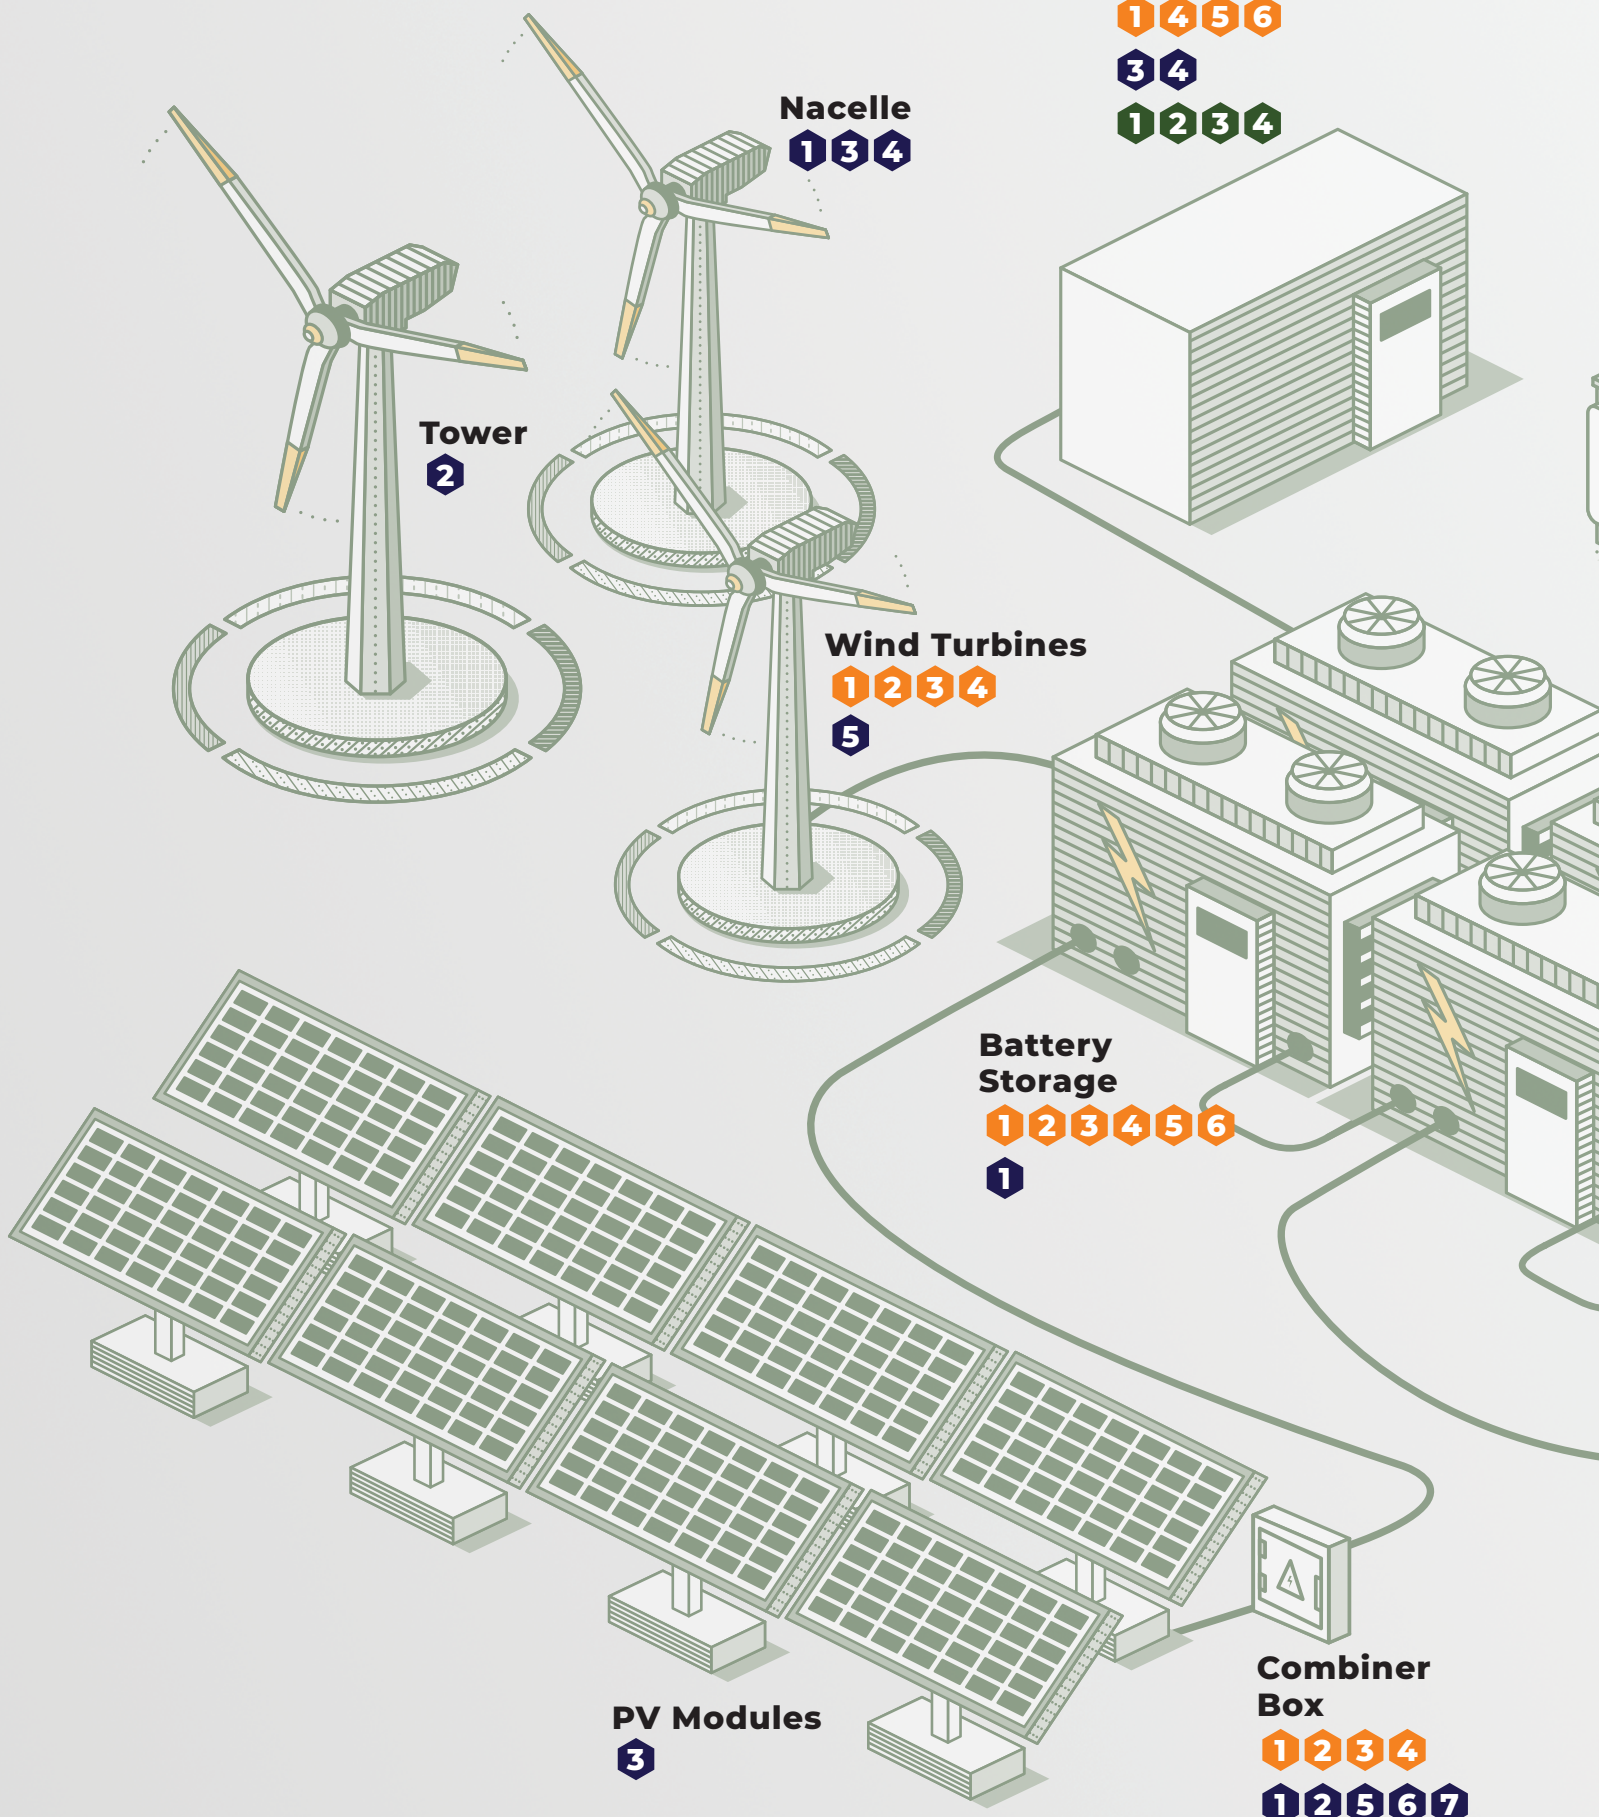

BESS

BATTERY ENERGY STORAGE SYSTEM
PRODUCT CATEGORY
BROCHURE

Battery Energy Storage System

BESS is a dynamic energy storage and release system used for the power grid for traditional and renewable power.

Control Center

1 4 5 6

3 4

1 2 3 4

Nacelle

1 3 4

Tower

2

Wind Turbines

1 2 3 4

5

Battery Storage

1 2 3 4 5 6

1

PV Modules

3

Combiner Box

1 2 3 4

1 2 5 6 7

Power Grid

Utilities
8

Substation

3 6 7
1 4 6

Power Electronics