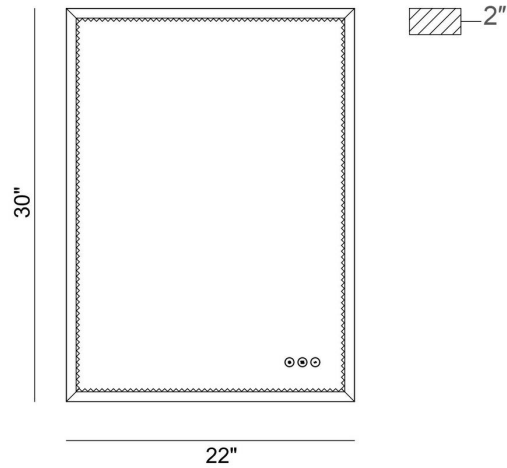

JOB NAME:

DATE:

TYPE:

COMMENTS:

LIGHT INFORMATION

Light Type	Integrated LED
CRI	90
Delivered Lumens	1170
Color Temperature	3000K-6500K
LED Lifespan (L70)	20000
Light Direction	Ambient
Dimming Method	Touch Switch
Current Type	DC
Input Voltage	120
Total Wattage	39

DIMENSIONS & WEIGHT

Width (In)	30
Height (In)	22
Ext (In)	2
Weight (Lbs)	24.24

INSTALLATION

Mounting Type	J-Box
Rating	Damp
Hanging Support Type	J-Box

PRODUCT FINISH

Anodized Black

CERTIFICATIONS & COMPLIANCE