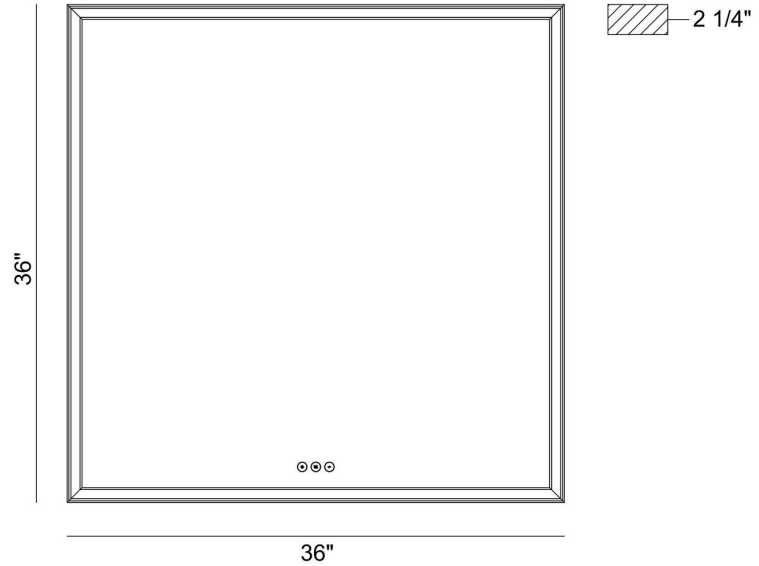

JOB NAME:

DATE:

TYPE:

COMMENTS:

LIGHT INFORMATION

Light Type	Integrated LED
CRI	90
Delivered Lumens	2280
Color Temperature	3000K-6500K
LED Lifespan (L70)	20000
Light Direction	Ambient
Dimming Method	Touch Switch
Current Type	DC
Input Voltage	120
Total Wattage	53

DIMENSIONS & WEIGHT

Width (In)	36
Height (In)	36
Ext (In)	2
Weight (Lbs)	30.86

INSTALLATION

Mounting Type	J-Box
Rating	Damp
Hanging Support Type	Z-Bar

PRODUCT FINISH

Anodized Gold

CERTIFICATIONS & COMPLIANCE