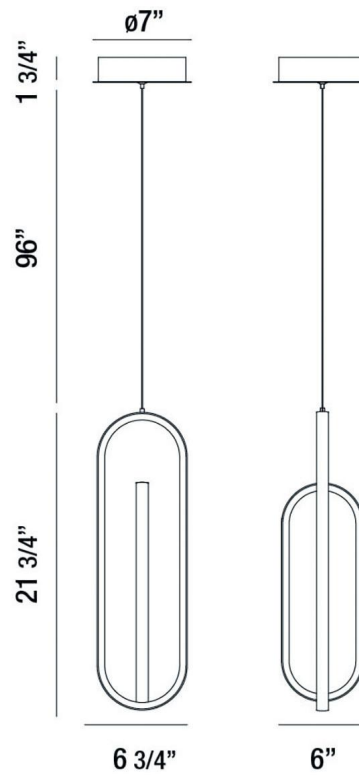

JOB NAME:

DATE:

TYPE:

COMMENTS:

LIGHT INFORMATION

Light Type	Integrated LED
CRI	90
Delivered Lumens	1000
Color Temperature	3000K
LED Lifespan (L70)	20000
Light Direction	Ambient
Dimming Method	Triac/Elv
Current Type	DC
Input Voltage	120
Total Wattage	28

DIMENSIONS & WEIGHT

Length (In)	6.75
Width (In)	6
Height (In)	21.75
Min Height (In)	33.5
Max Height (In)	119.5
Weight (Lbs)	2.8

INSTALLATION

Mounting Type	J-Box
Rating	Dry
Hanging Support Type	Wire

PRODUCT FINISH