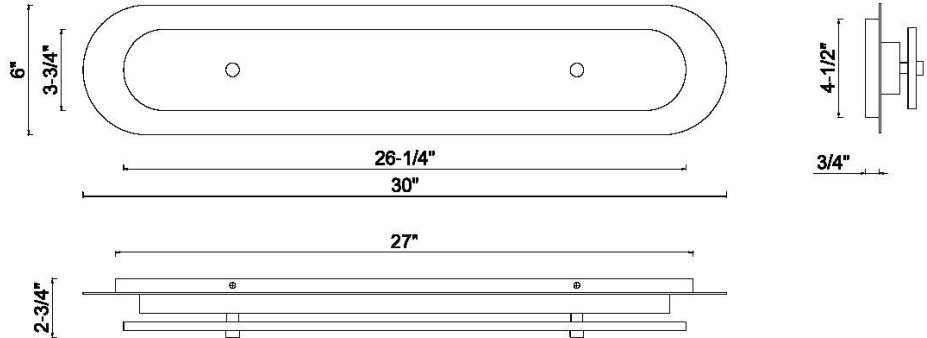

JOB NAME:

DATE:

TYPE:

COMMENTS:

LIGHT INFORMATION

Light Type	Integrated LED
CRI	90
Delivered Lumens	1627
Color Temperature	3000K
LED Lifespan (L70)	52000
Light Direction	Ambient
Dimming Method	Triac/Elv
Current Type	AC
Input Voltage	120
Total Wattage	30

DIMENSIONS & WEIGHT

Width (In)	6
Height (In)	30
Ext (In)	2.75
Weight (Lbs)	10.8

INSTALLATION

Mounting Type	J-Box
Rating	Wet
Hanging Support Type	J-Box

PRODUCT FINISH

Powder Coat Black

SHADE FINISH

Alabaster

PRODUCT FEATURES

This product is crafted from natural stone; inherent variations in color, pattern, and texture are to be expected.

CERTIFICATIONS & COMPLIANCE