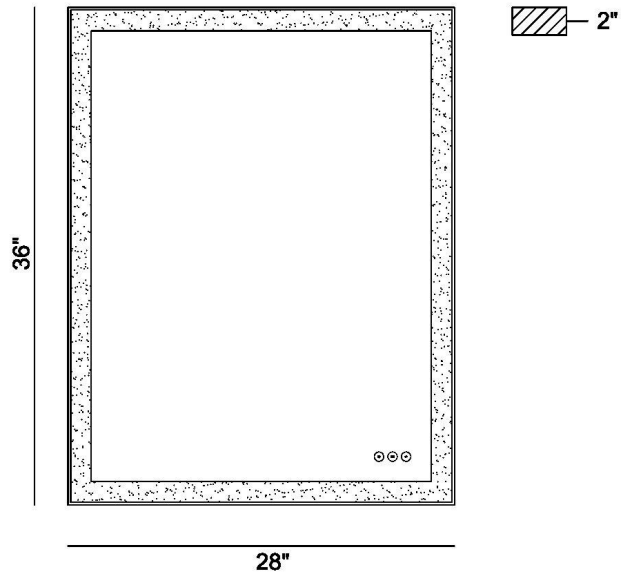

JOB NAME:

DATE:

TYPE:

COMMENTS:

LIGHT INFORMATION

Light Type	Integrated LED
CRI	90
Delivered Lumens	593
Color Temperature	3000K-6500K
LED Lifespan (L70)	20000
Light Direction	Ambient
Dimming Method	Touch Switch
Current Type	DC
Input Voltage	120
Total Wattage	42

DIMENSIONS & WEIGHT

Width (In)	28
Height (In)	36
Ext (In)	2
Weight (Lbs)	35.7

INSTALLATION

Mounting Type	J-Box
Rating	Damp
Hanging Support Type	J-Box

PRODUCT FINISH

Anodized Black

CERTIFICATIONS & COMPLIANCE