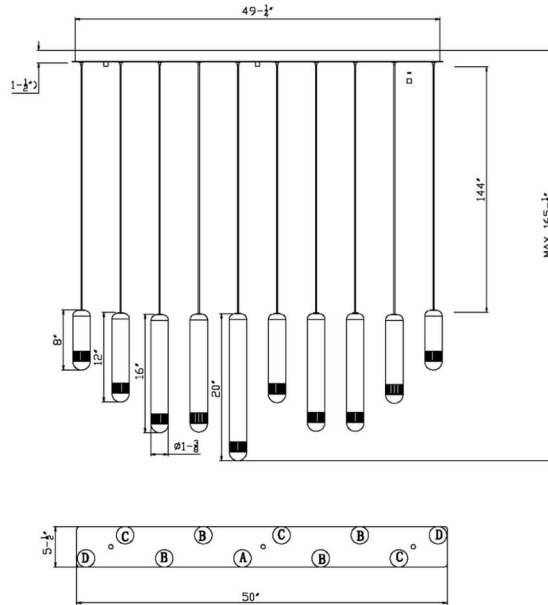

JOB NAME:

DATE:

TYPE:

COMMENTS:

LIGHT INFORMATION

Light Type	Integrated LED
CRI	90
Delivered Lumens	1280
Color Temperature	3000K
LED Lifespan (L70)	52000
Number of Lights	10
Light Direction	Multi
Dimming Method	Triac/Elv
Current Type	DC
Input Voltage	120-277
Total Wattage	40

DIMENSIONS & WEIGHT

Length (In)	50
Width (In)	5.5
Height (In)	20
Min Height (In)	41.5
Max Height (In)	165.5
Weight (Lbs)	53.9

INSTALLATION

Mounting Type	J-Box
Rating	Dry
Hanging Support Type	Aircraft Cable