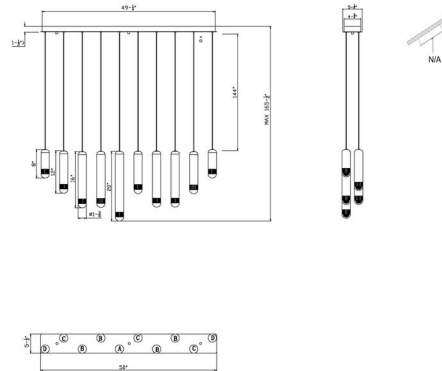

JOB NAME:

DATE:

TYPE:

COMMENTS:

LIGHT INFORMATION

Light Type	Integrated LED
CRI	90
Delivered Lumens	1280
Color Temperature	3000K
LED Lifespan (L70)	52000
Number of Lights	10
Light Direction	Multi
Dimming Method	Triac/Elv
Current Type	DC
Input Voltage	120-277
Total Wattage	40

DIMENSIONS & WEIGHT

Length (In)	50
Width (In)	5.5
Max Height (In)	165.5
Weight (Lbs)	53.9

INSTALLATION

Mounting Type	J-Box
Rating	Dry
Hanging Support Type	Aircraft Cable
Slope Compatible	Yes

PRODUCT FINISH