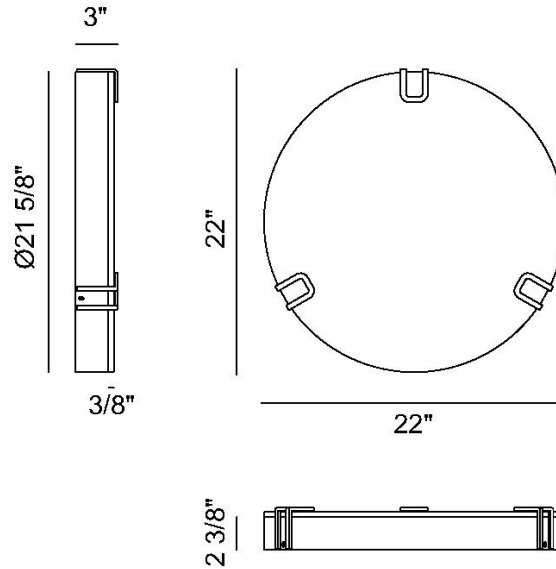

JOB NAME:

DATE:

TYPE:

COMMENTS:

**LIGHT INFORMATION**

Light Type	Integrated LED
CRI	90
Delivered Lumens	1449
Color Temperature	3000K
LED Lifespan (L70)	52000
Light Direction	Ambient
Dimming Method	Triac/Elv
Current Type	AC
Input Voltage	120
Total Wattage	30

**DIMENSIONS & WEIGHT**

Height (In)	2.25
Diameter (In)	22
Weight (Lbs)	24.68

**INSTALLATION**

Mounting Type	J-Box
Rating	Damp
Hanging Support Type	J-Box

**PRODUCT FINISH**

Gold

**SHADE FINISH**

Alabaster