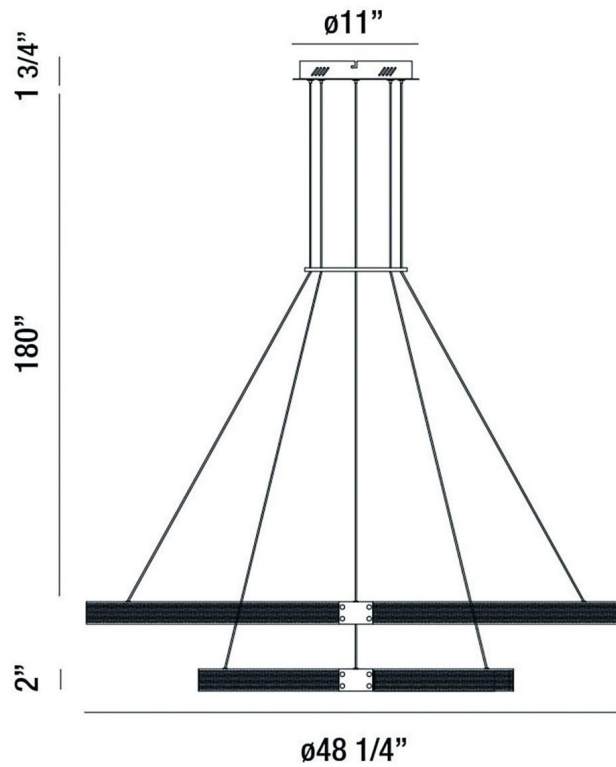

JOB NAME:

DATE:

TYPE:

COMMENTS:

LIGHT INFORMATION

Light Type	Integrated LED
CRI	90
Delivered Lumens	4995
Color Temperature	3000K
LED Lifespan (L70)	20000
Number of Lights	2
Light Direction	Up & Down
Dimming Method	Triac/Elv
Current Type	AC
Input Voltage	120
Total Wattage	111

DIMENSIONS & WEIGHT

Height (In)	2
Min Height (In)	28
Max Height (In)	183
Diameter (In)	48.25
Weight (Lbs)	35.2

PRODUCT FINISH

Gold-Black Mix

CERTIFICATIONS & COMPLIANCE

INSTALLATION

Mounting Type	J-Box
Rating	Dry
Hanging Support Type	Wire