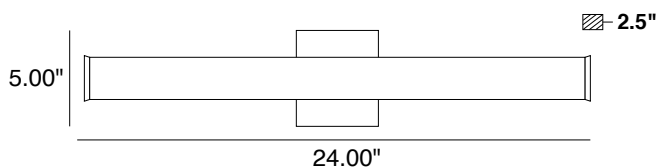

RONNING 24" SQUARE 5CCT COLOR SELECTABLE VANITY

PRODUCT DETAILS

No.	:	46818-XXX
Product Color	:	BRUSH NICKEL, BLACK, CHROME OR GOLD
Product Material	:	ALUMINUM
Shade / Accent Colour	:	WHITE
Shade / Accent Material	:	POLYCARBONATE
Length x Height	:	24" x 2"
Ext	:	2.5"
Weight	:	2.7lbs

OPTIONS AVAILABLE

ITEM NO.	FINISH
46818-010	BRUSH NICKEL
46818-034	BLACK
46818-027	CHROME
46818-041	GOLD

Brushed Nickel (BN)
 Chrome (CH)
 Black (BK)

Gold (GD)

TECHNICAL DETAILS

Light Direction	:	140°
Canopy / Backplate Length	:	5.00"
Canopy / Backplate Height	:	1.00"
Canopy / Backplate Width	:	5.00"
Mounting	:	WALL
Location	:	DAMP
Approval	:	
Warranty	:	