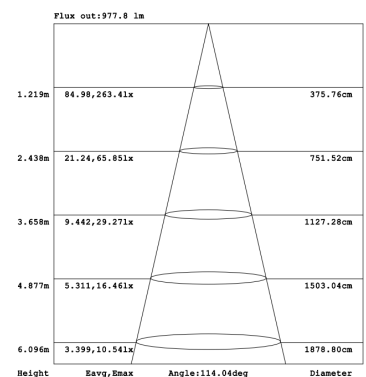

RONNING 24" SQUARE 5CCT COLOR SELECTABLE VANITY

PRODUCT DETAILS

No.	:	46818-XXX
Product Color	:	BRUSH NICKEL, BLACK, CHROME OR GOLD
Product Material	:	ALUMINUM
Shade / Accent Colour	:	WHITE
Shade / Accent Material	:	POLYCARBONATE
Length x Height	:	24" x 2"
Ext	:	2.5"
Weight	:	2.7lbs

OPTIONS AVAILABLE

ITEM NO.	FINISH
46818-010	BRUSH NICKEL
46818-034	BLACK
46818-027	CHROME
46818-041	GOLD

Brushed Nickel (BN)
 Chrome (CH)
 Black (BK)

Gold (GD)

TECHNICAL DETAILS

Light Direction	:	140°
Canopy / Backplate Length	:	5.00"
Canopy / Backplate Height	:	1.00"
Canopy / Backplate Width	:	5.00"
Mounting	:	WALL
Location	:	DAMP
Approval	:	
Warranty	:	