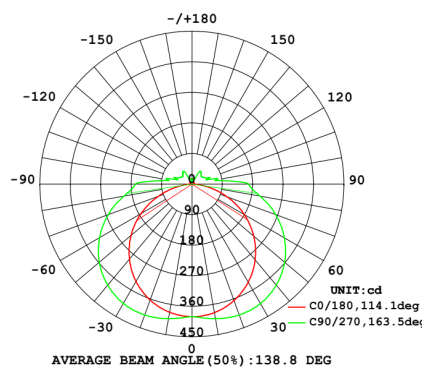

LIGHT SOURCE DETAILS

Light Source Type	:	AC LED
Input Voltage	:	120V
Total Wattage	:	24W
Delivered Lumens	:	UP to 1784lm
Kelvin	:	5CCT (27K, 30K, 35K 40K, 50K)
CRI	:	90+
Dimmable	:	TRIAC/ ELV

2700K . 3000K . 3500K . 4000K . 5000K

OPTIONS AVAILABLE

ITEM NO.	FINISH
46818-010	BRUSH NICKEL
46818-034	BLACK
46818-027	CHROME
46818-041	GOLD

Brushed Nickel (BN)
 Chrome (CH)
 Black (BK)

Gold (GD)

TECHNICAL DETAILS

Light Direction	:	140°
Canopy / Backplate Length	:	5.00"
Canopy / Backplate Height	:	1.00"
Canopy / Backplate Width	:	5.00"
Mounting	:	WALL
Location	:	DAMP
Approval	:	
Warranty	:	