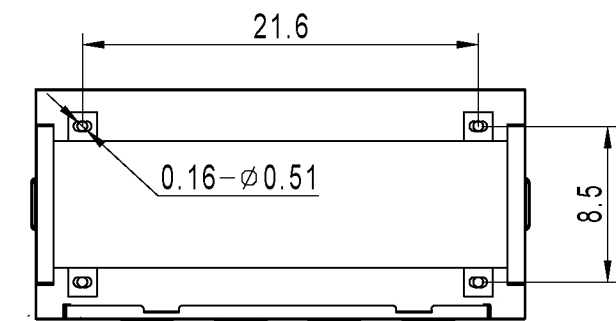

Mounting pattern matches:  
 CommScope/TE FDH 3000 FD3-AE Small Cabinet (72-288 fibers)  
 CommScope FD3-AG Medium Cabinet (72-432 Fibers)

				<b>OCB-BHDFDH-144F</b>			
Mark.		Number.	Sign.	Date.	Design Mark	Weight	Sc Ale
							1:1
Design.							
Proof.							
Check.							
Crafts.				Date.	2021-01-28		