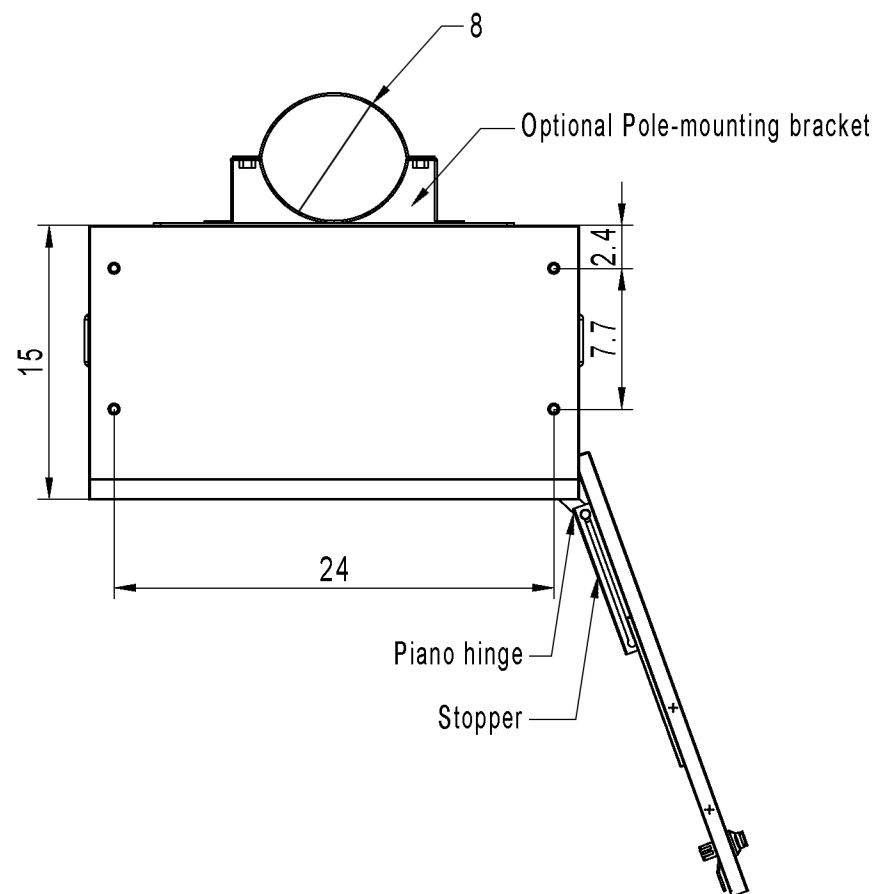

Mounting pattern matches:  
 CommScope/TE FDH 3000 FD3-AE Small Cabinet (72-288 fibers)  
 CommScope FD3-AG Medium Cabinet (72-432 Fibers)

				<b>OCB-BHDFDH-144F</b>			
Mark.		Number.	Sign.	Date.	Design Mark	Weight	Sc Ale
							1:1
Design.							
Proof.							
Check.							
Crafts.				Date.	2021-01-28		