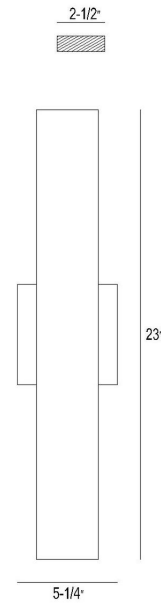

JOB NAME:

DATE:

TYPE:

COMMENTS:

42708-018
/
42708-025

LIGHT INFORMATION

Light Type	Integrated LED
CRI	90
Delivered Lumens	350
Color Temperature	3000K
LED Lifespan (L70)	20000
Light Direction	Ambient
Dimming Method	Triac/Elv
Current Type	DC
Input Voltage	120
Total Wattage	21

DIMENSIONS & WEIGHT

Length (In)	5.25
Height (In)	23
Ext (In)	2.5
Weight (Lbs)	3.09

INSTALLATION

Mounting Type	J-Box
Rating	Wet
Hanging Support Type	J-Box

PRODUCT FINISH

Powder Coat Black

CERTIFICATIONS & COMPLIANCE