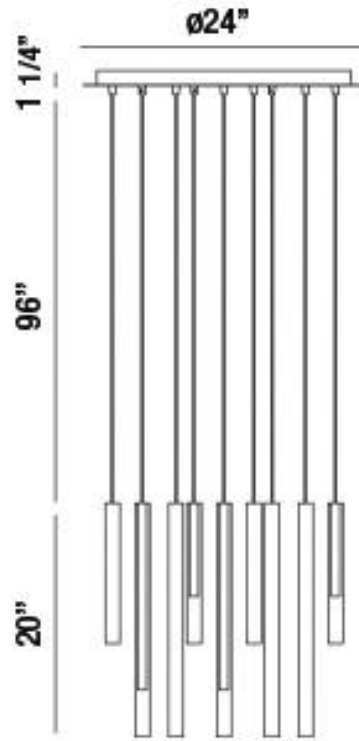

JOB NAME:

DATE:

TYPE:

COMMENTS:

LIGHT INFORMATION

Light Type	Integrated LED
CRI	90
Delivered Lumens	550
Color Temperature	3000K
LED Lifespan (L70)	20000
Number of Lights	18
Light Direction	Down
Dimming Method	Triac/Elv
Current Type	DC
Input Voltage	120
Total Wattage	18

DIMENSIONS & WEIGHT

Height (In)	20
Min Height (In)	36.25
Max Height (In)	117.25
Diameter (In)	24
Weight (Lbs)	26.84

PRODUCT FINISH

Matte Black

CERTIFICATIONS & COMPLIANCE

INSTALLATION

Mounting Type	J-Box
Rating	Dry
Hanging Support Type	Wire