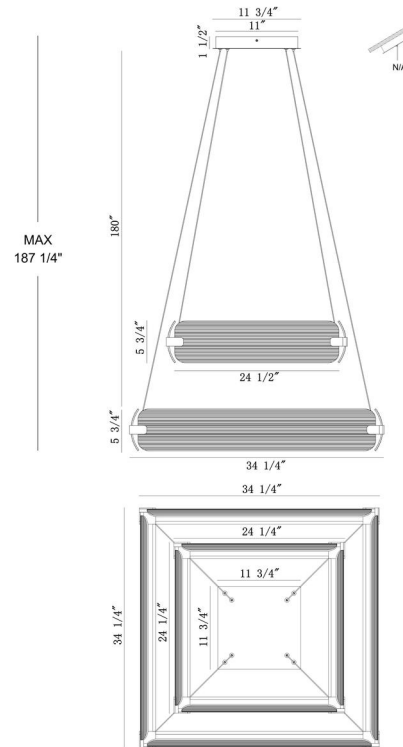

JOB NAME:

DATE:

TYPE:

COMMENTS:

LIGHT INFORMATION

Light Type	Integrated LED
CRI	90
Delivered Lumens	6474
Color Temperature	3000K
LED Lifespan (L70)	52000
Number of Lights	8
Light Direction	Multi
Dimming Method	Triac/Elv
Current Type	DC
Input Voltage	120-277
Total Wattage	126.4

DIMENSIONS & WEIGHT

Length (In)	34.25
Width (In)	34.25
Height (In)	11.5
Weight (Lbs)	33.29

INSTALLATION

Mounting Type	J-Box
Rating	Dry
Hanging Support Type	Aircraft Cable

PRODUCT FINISH

Weathered Brass

SHADE FINISH