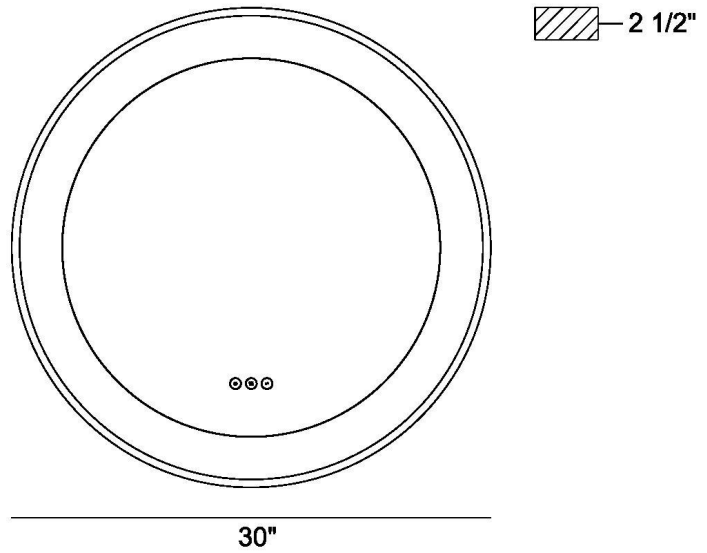

JOB NAME:

DATE:

TYPE:

COMMENTS:

LIGHT INFORMATION

Light Type	Integrated LED
CRI	90
Delivered Lumens	280
Color Temperature	3000K-6500K
LED Lifespan (L70)	20000
Light Direction	Ambient
Dimming Method	Touch Switch
Current Type	DC
Input Voltage	120
Total Wattage	25

DIMENSIONS & WEIGHT

Diameter (In)	30
Ext (In)	2.25
Weight (Lbs)	22.04

INSTALLATION

Mounting Type	J-Box
Rating	Damp
Hanging Support Type	J-Box

PRODUCT FINISH

Anodized Black

CERTIFICATIONS & COMPLIANCE