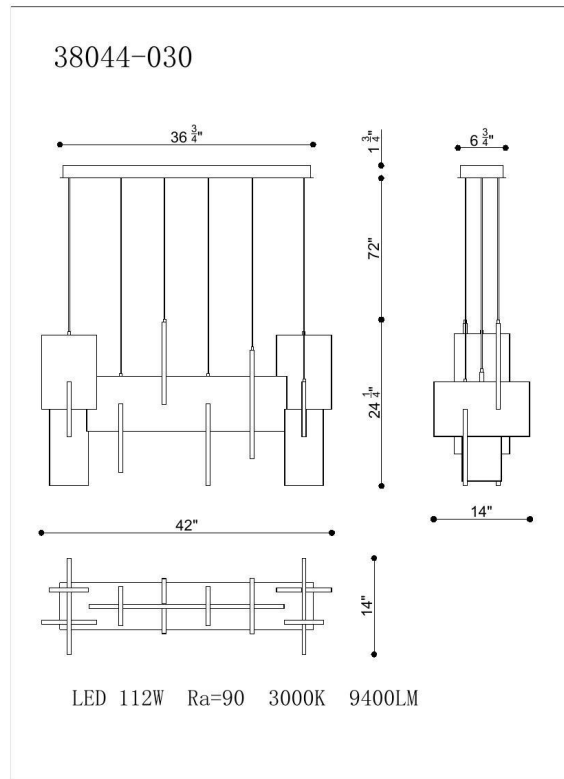

JOB NAME:

DATE:

TYPE:

COMMENTS:

LIGHT INFORMATION

Light Type	Integrated LED
CRI	90
Delivered Lumens	2900
Color Temperature	3000K
LED Lifespan (L70)	20000
Number of Lights	9
Light Direction	Ambient
Dimming Method	Triac/Elv
Current Type	DC
Input Voltage	120
Total Wattage	129

DIMENSIONS & WEIGHT

Length (In)	42
Width (In)	14
Height (In)	24.25
Min Height (In)	46.5
Max Height (In)	98.5
Weight (Lbs)	15.67

INSTALLATION

Mounting Type	J-Box
Rating	Dry
Hanging Support Type	Wire

PRODUCT FINISH