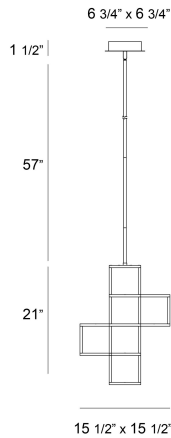

### PRODUCT DETAILS

No.	:	38260-029
Product Color	:	MATTE BLACK
Product Material	:	METAL
Shade / Accent Colour	:	WHITE
Shade / Accent Material	:	ACRYLIC
Length	:	15.5"
Width	:	15.5"
Height	:	21"
Overall Height	:	78"
Weight	:	12.7LBS

### TECHNICAL DETAILS

Hanging Support Type	:	ROD
Rods Included	:	3"+6"+12"+18"+18"
Canopy / Backplate Length	:	6.75"
Canopy / Backplate Height	:	1.5"
Canopy / Backplate Width	:	6.75"
IP Rating	:	IP22
Location	:	DRY
Approval	:	
Beam Angle	:	360