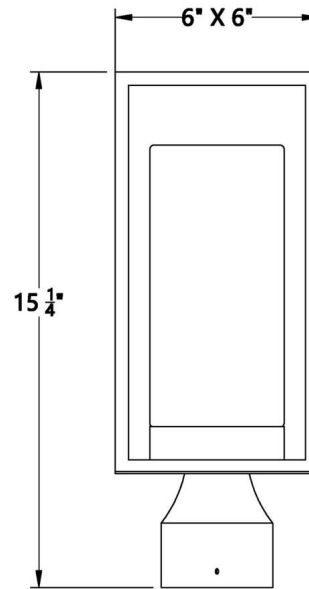

JOB NAME:

DATE:

TYPE:

COMMENTS:

41963

LIGHT INFORMATION

Light Type	Bulb
Bulb Socket	E26
Bulb Shape	T10
Light Direction	Ambient
Dimming Method	Triac/Elv
Current Type	AC
Input Voltage	120
Total Wattage	60

DIMENSIONS & WEIGHT

Length (In)	6
Width (In)	6
Height (In)	15.25
Weight (Lbs)	2.51

INSTALLATION

Mounting Type	J-Box
Rating	Wet
Hanging Support Type	J-Box

PRODUCT FINISH

Powder Coat Black

SHADE FINISH

Cylindrical White Glass

CERTIFICATIONS & COMPLIANCE