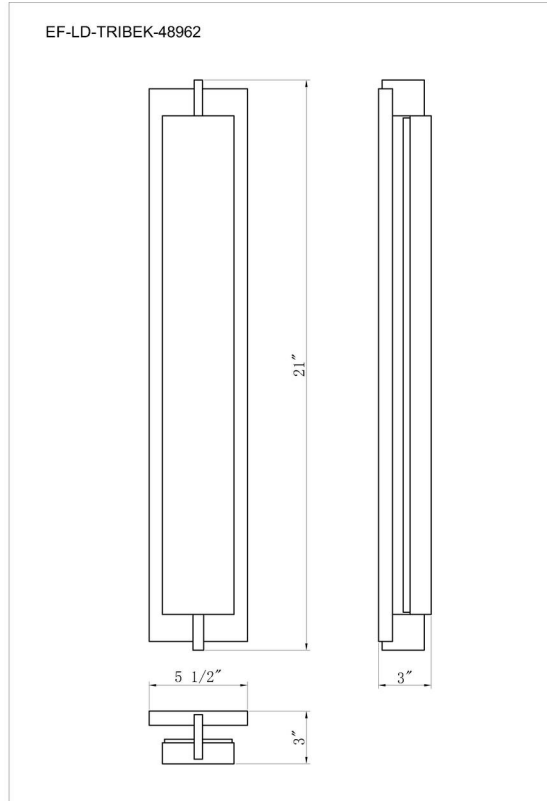

JOB NAME:

DATE:

TYPE:

COMMENTS:

LIGHT INFORMATION

Light Type	Integrated LED
CRI	90
Delivered Lumens	406
Color Temperature	3000K
LED Lifespan (L70)	52000
Light Direction	Ambient
Dimming Method	Triac/Elv
Current Type	AC
Input Voltage	120
Total Wattage	35

DIMENSIONS & WEIGHT

Width (In)	5.5
Height (In)	32
Ext (In)	3
Weight (Lbs)	11.68

INSTALLATION

Mounting Type	J-Box
Rating	Wet
Hanging Support Type	J-Box

PRODUCT FINISH

Gold

CERTIFICATIONS & COMPLIANCE