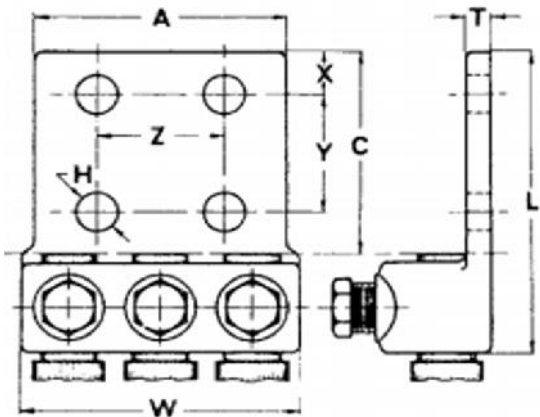

Bronze Terminal Lug - TL500-3L4

Drawn - SD
 Approved - KM
 Material - Cast Bronze
 Title - Bronze Terminal Lugs

Part Number	Wire Range Max	Wire Range Min	A	C	H	L	W	X	Y	Z	T
TL500-3L4	500 MCM	300 MCM	3"	3"	9/16"	4 1/2"	3 5/8"	5/8"	1 3/4"	1 3/4"	3/8"