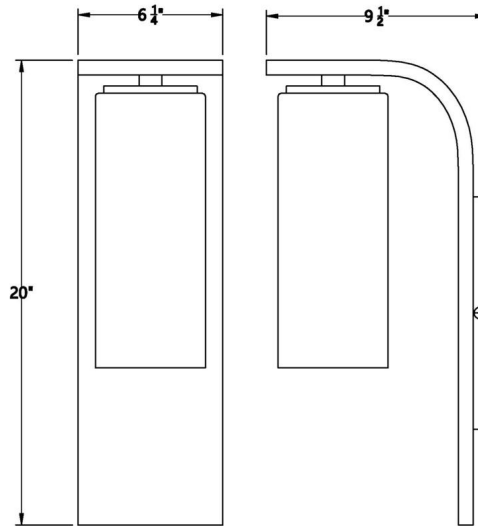

JOB NAME:

DATE:

TYPE:

COMMENTS:

41972

LIGHT INFORMATION

Light Type	Bulb
Bulb Socket	E26
Bulb Shape	T10
Light Direction	Ambient
Dimming Method	Triac/Elv
Current Type	AC
Input Voltage	120
Total Wattage	60

DIMENSIONS & WEIGHT

Width (In)	6.25
Height (In)	20
Ext (In)	9.5
Weight (Lbs)	7.19

INSTALLATION

Mounting Type	J-Box
Rating	Wet
Hanging Support Type	J-Box

PRODUCT FINISH

Powder Coat Black

SHADE FINISH

Cylindrical Opal Glass

CERTIFICATIONS & COMPLIANCE