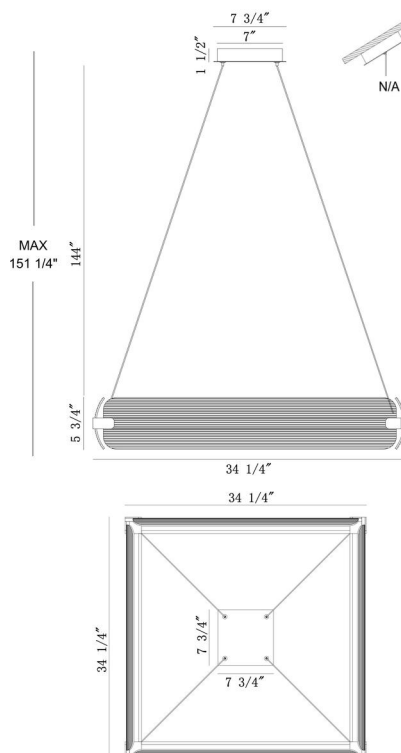

JOB NAME:

DATE:

TYPE:

COMMENTS:

LIGHT INFORMATION

Light Type	Integrated LED
CRI	90
Delivered Lumens	2362
Color Temperature	3000K
LED Lifespan (L70)	52000
Number of Lights	4
Light Direction	Multi
Dimming Method	Triac/Elv
Current Type	DC
Input Voltage	120-277
Total Wattage	78.8

DIMENSIONS & WEIGHT

Length (In)	34.25
Width (In)	34.25
Height (In)	5.75
Weight (Lbs)	25.35

INSTALLATION

Mounting Type	J-Box
Rating	Dry
Hanging Support Type	Aircraft Cable

PRODUCT FINISH

Matte Black

SHADE FINISH