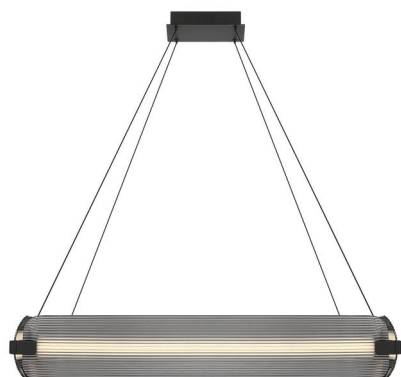

JOB NAME:

DATE:

TYPE:

COMMENTS:

LIGHT INFORMATION

Light Type	Integrated LED
CRI	90
Delivered Lumens	2362
Color Temperature	3000K
LED Lifespan (L70)	52000
Number of Lights	4
Light Direction	Multi
Dimming Method	Triac/Elv
Current Type	DC
Input Voltage	120-277
Total Wattage	78.8

DIMENSIONS & WEIGHT

Length (In)	34.25
Width (In)	34.25
Height (In)	5.75
Weight (Lbs)	25.35

INSTALLATION

Mounting Type	J-Box
Rating	Dry
Hanging Support Type	Aircraft Cable

PRODUCT FINISH

Matte Black

SHADE FINISH