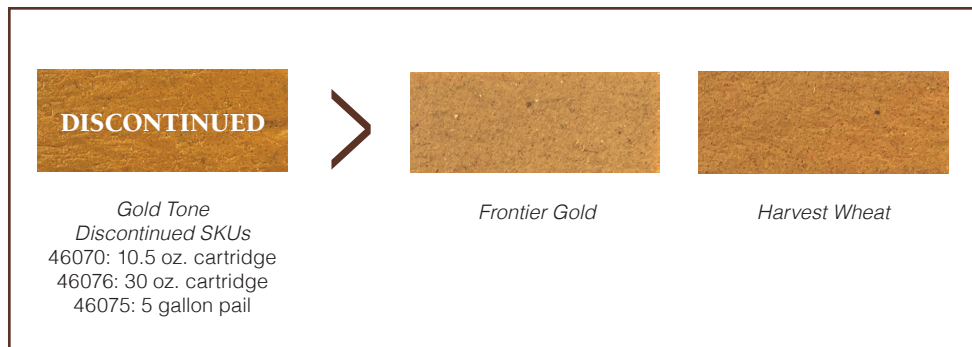

Discontinued Color Transition Options

We have options to get you through this transition.

Conceal Transition Options

Conceal Gold Tone and Harvest Wheat are very close to the same color, so Harvest Wheat will be the natural choice for most people. In some cases, Frontier Gold may be a better choice. Always match Conceal to the final stained wood, rather than bare wood. If choosing between two colors, choose the darker of the two.

Transformation Siding & Trim Color Transition Options

On the following page, you'll find each discontinued color and the colors of each stain brand that closely complement it. As always, get samples to test before deciding. It's generally better to go slightly darker to get more even results.

	Applewood	Cedar	Gold Tone Medium	Redwood
	 Discontinued SKUs 67474: 1 gallon 67475: 5 gallon 88200: 4 oz. sample	 Discontinued SKUs 67574: 1 gallon 67575: 5 gallon 88230: 4 oz. sample	 Discontinued SKUs 67524: 1 gallon 67525: 5 gallon 88290: 4 oz. sample	 Discontinued SKUs 67454: 1 gallon 67455: 5 gallon 88260: 4 oz. sample
	 Honey Timber  Natural	 Natural Cedar  Honey Timber	 Natural  Brown Tone Medium	 Honey Timber  Natural Cedar  Red Tone Medium  Woodtone Cedar
	 Natural  Wheat  Autumn Aspen	 Bronze Pine  Hazelnut	 Natural  Wheat  Hazelnut	 Sequoia  Red Cedar  Bronze Pine
	 Natural  Gold Tone Light  Gold Tone Medium	 Gold Tone Medium  Brown Tone Medium	 Natural  Gold Tone Light  Gold Tone Medium	 Red Tone Light  Red Tone Medium  Redwood