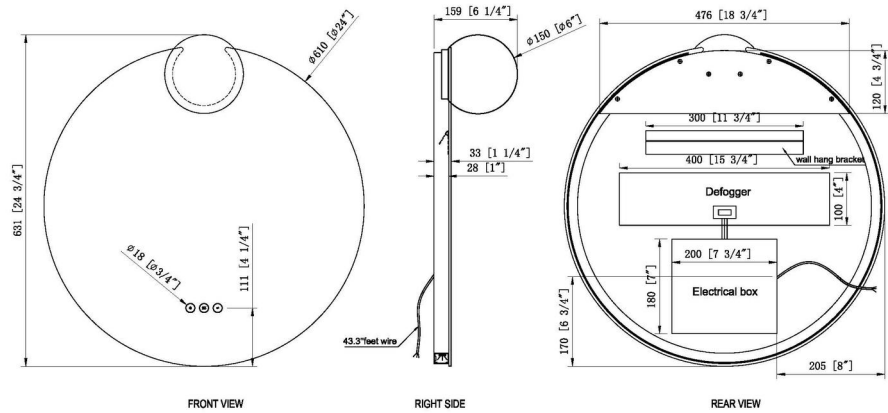

JOB NAME:

DATE:

TYPE:

COMMENTS:

LIGHT INFORMATION

Light Type	Integrated LED
CRI	90
Delivered Lumens	653
Color Temperature	3000K-6400K
LED Lifespan (L70)	52000
Light Direction	Ambient
Dimming Method	Triac/Elv
Current Type	DC
Input Voltage	120
Total Wattage	31

DIMENSIONS & WEIGHT

Diameter (In)	24
Ext (In)	6.75
Weight (Lbs)	13.51

INSTALLATION

Mounting Type	J-Box
Rating	Damp
Hanging Support Type	Z-Bar

PRODUCT FINISH

Mirror

SHADE FINISH

Opal Glass