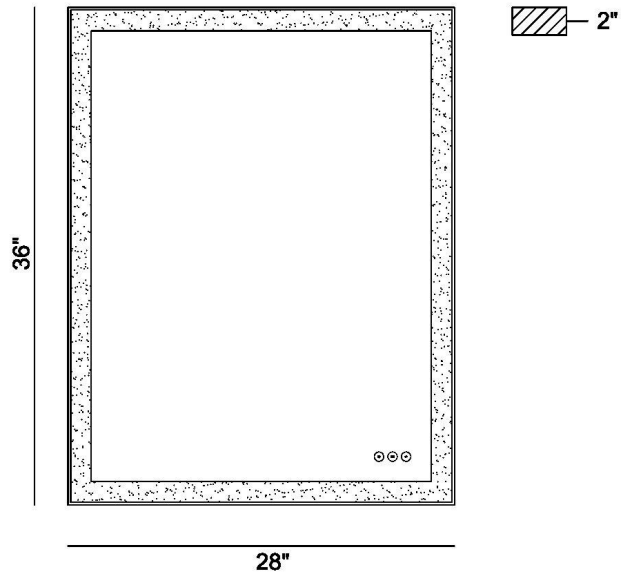

JOB NAME:

DATE:

TYPE:

COMMENTS:

LIGHT INFORMATION

Light Type	Integrated LED
CRI	90
Delivered Lumens	736
Color Temperature	3000K-6500K
LED Lifespan (L70)	20000
Light Direction	Ambient
Dimming Method	Touch Switch
Current Type	DC
Input Voltage	120
Total Wattage	42

DIMENSIONS & WEIGHT

Width (In)	28
Height (In)	36
Ext (In)	2
Weight (Lbs)	35.7

INSTALLATION

Mounting Type	J-Box
Rating	Damp
Hanging Support Type	J-Box

PRODUCT FINISH

Anodized Gold

CERTIFICATIONS & COMPLIANCE