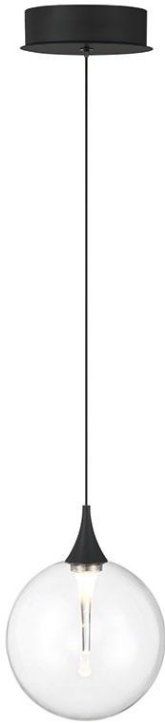

JOB NAME:

DATE:

TYPE:

COMMENTS:

LIGHT INFORMATION

Light Type	Integrated LED
CRI	90
Delivered Lumens	302
Color Temperature	3000K
LED Lifespan (L70)	52000
Number of Lights	1
Light Direction	Multi
Dimming Method	Triac
Current Type	DC
Input Voltage	120-277
Total Wattage	6

DIMENSIONS & WEIGHT

Height (In)	8.5
Diameter (In)	6.25
Weight (Lbs)	1.65

INSTALLATION

Mounting Type	J-Box
Rating	Dry
Hanging Support Type	Aircraft Cable

PRODUCT FINISH

Matte Black

SHADE FINISH

Clear Glass