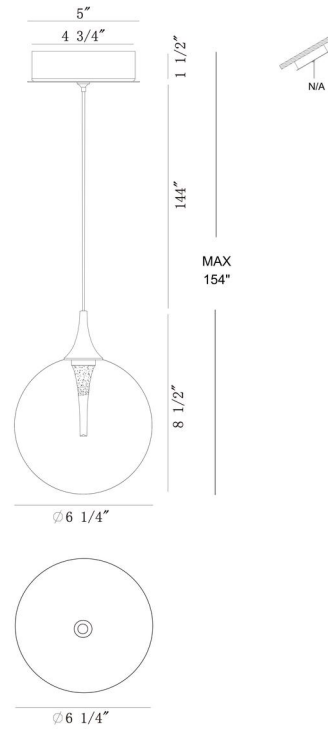

JOB NAME:

DATE:

TYPE:

COMMENTS:

LIGHT INFORMATION

Light Type	Integrated LED
CRI	90
Delivered Lumens	302
Color Temperature	3000K
LED Lifespan (L70)	52000
Number of Lights	1
Light Direction	Multi
Dimming Method	Triac
Current Type	DC
Input Voltage	120-277
Total Wattage	6

DIMENSIONS & WEIGHT

Height (In)	8.5
Diameter (In)	6.25
Weight (Lbs)	1.65

INSTALLATION

Mounting Type	J-Box
Rating	Dry
Hanging Support Type	Aircraft Cable

PRODUCT FINISH

Matte Black

SHADE FINISH

Clear Glass