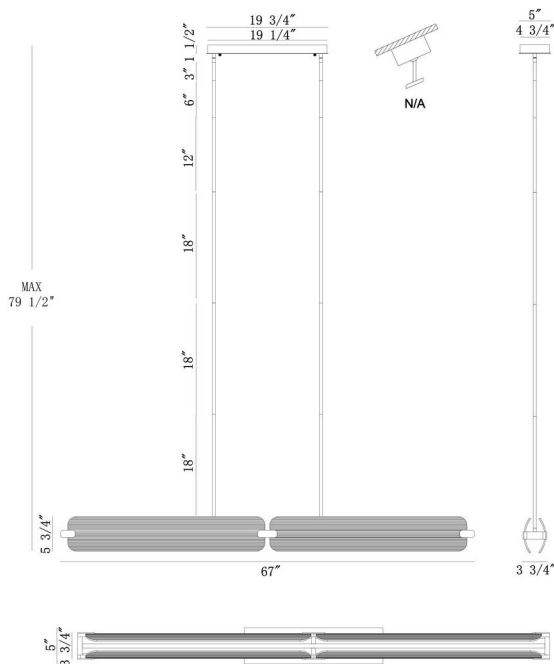

JOB NAME:

DATE:

TYPE:

COMMENTS:

LIGHT INFORMATION

Light Type	Integrated LED
CRI	90
Delivered Lumens	3687
Color Temperature	3000K
LED Lifespan (L70)	52000
Number of Lights	4
Light Direction	Multi
Dimming Method	Triac/Elv
Current Type	DC
Input Voltage	120-277
Total Wattage	78

DIMENSIONS & WEIGHT

Length (In)	67
Width (In)	5.1
Height (In)	5.75
Weight (Lbs)	26.72

INSTALLATION

Mounting Type	J-Box
Rating	Dry
Hanging Support Type	Rod

PRODUCT FINISH

Weathered Brass

SHADE FINISH

Clear Glass