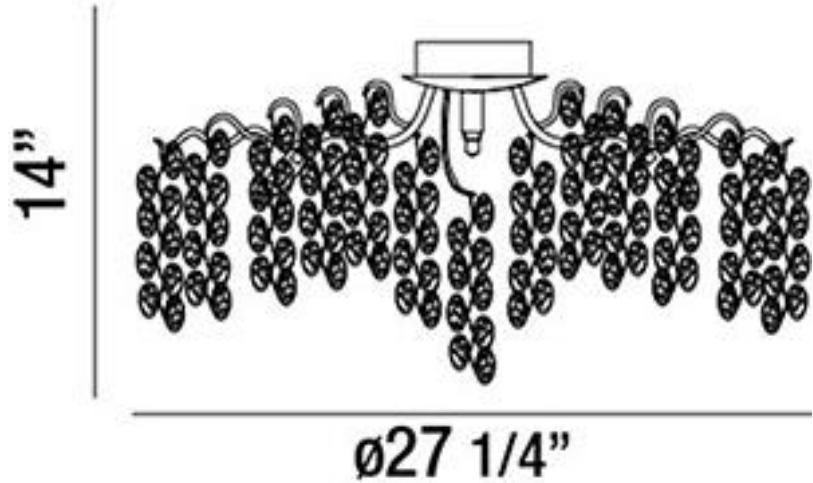

JOB NAME:

DATE:

TYPE:

COMMENTS:

LIGHT INFORMATION

Light Type	Bulb
Bulb Socket	G9
Bulb Shape	G9
Number of Lights	7
Light Direction	Down
Dimming Method	Triac/Elv
Current Type	AC
Input Voltage	120
Total Wattage	420

DIMENSIONS & WEIGHT

Height (In)	14
Diameter (In)	27.25
Weight (Lbs)	19.84

INSTALLATION

Mounting Type	J-Box
Rating	Dry
Hanging Support Type	J-Box

PRODUCT FINISH

Gold

SHADE FINISH

Pressed Mixed Glass