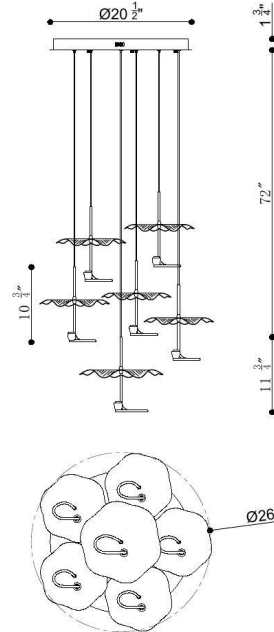

JOB NAME:

DATE:

TYPE:

COMMENTS:

41908-013

LED 17W Ra=90 3000K 240LM

LIGHT INFORMATION

Light Type	Integrated LED
CRI	90
Delivered Lumens	240
Color Temperature	3000K
LED Lifespan (L70)	20000
Number of Lights	6
Light Direction	Ambient
Dimming Method	Triac/Elv
Current Type	DC
Input Voltage	120
Total Wattage	17

DIMENSIONS & WEIGHT

Height (In)	11.75
Min Height (In)	28.25
Max Height (In)	85.25
Diameter (In)	26
Weight (Lbs)	21.6

INSTALLATION

Mounting Type	J-Box
Rating	Dry
Hanging Support Type	Wire

PRODUCT FINISH

Oil Rubbed Bronze