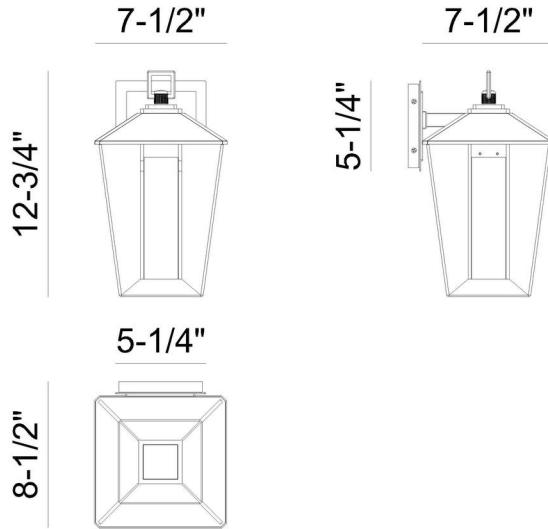

JOB NAME:

DATE:

TYPE:

COMMENTS:

50047-024

LIGHT INFORMATION

Light Type	Integrated LED
CRI	90
Delivered Lumens	918
Color Temperature	3000K
LED Lifespan (L70)	52000
Number of Lights	1
Light Direction	Ambient
Dimming Method	Triac/Elv
Current Type	DC
Input Voltage	120-277
Total Wattage	14

DIMENSIONS & WEIGHT

Width (In)	7.5
Height (In)	12.75
Ext (In)	8.38
Weight (Lbs)	7.87

INSTALLATION

Mounting Type	J-Box
Rating	Wet (IP65)
Hanging Support Type	J-Box

PRODUCT FINISH

Satin Nickel-Sand Black Mix

SHADE FINISH

Frosted Acrylic

CERTIFICATIONS & COMPLIANCE