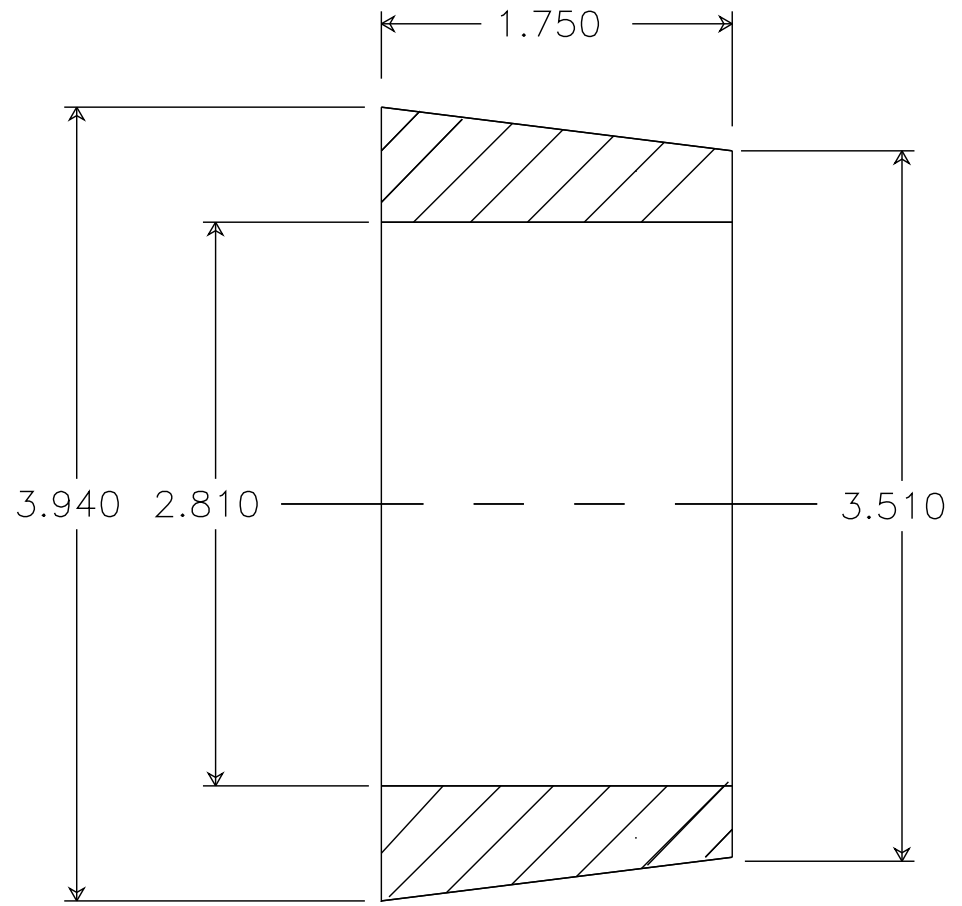

TOP VIEW

*REMKE INDUSTRIES*

*Wheeling, Illinois 60090*

SCALE: APPROX FULL

MATERIAL: NEOPRENE

FINISH: BLACK

PART NAME: BUSHING

PART NUMBER: SRB-902

DRAWING DATE: 9/30/09

REV.	DATE	CHANGE	
A	9/30/09	DRAWINGS RELEASED	UNLESS OTHERWISE SPECIFIED 3-PLC. DIM. +/- .005 2-PLC. DIM. +/- .010 1-PLC. DIM. +/- .015 FRACTIONAL +/- 1/64 ANGULAR +/- °1