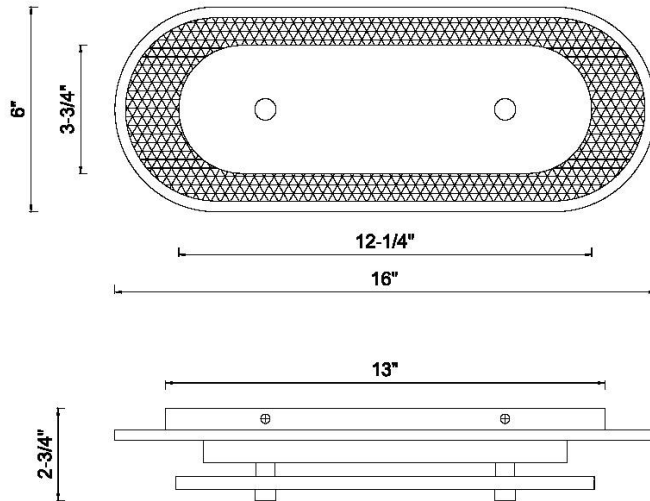

JOB NAME:

DATE:

TYPE:

COMMENTS:

LIGHT INFORMATION

Light Type	Integrated LED
CRI	90
Delivered Lumens	581
Color Temperature	3000K
LED Lifespan (L70)	52000
Light Direction	Ambient
Dimming Method	Triac/Elv
Current Type	AC
Input Voltage	120
Total Wattage	12

DIMENSIONS & WEIGHT

Width (In)	16
Height (In)	6
Ext (In)	2.75
Weight (Lbs)	5.07

INSTALLATION

Mounting Type	J-Box
Rating	Damp
Hanging Support Type	J-Box

PRODUCT FINISH

Gold

SHADE FINISH

Alabaster