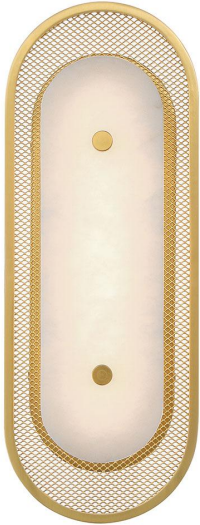

JOB NAME:

DATE:

TYPE:

COMMENTS:

LIGHT INFORMATION

Light Type	Integrated LED
CRI	90
Delivered Lumens	581
Color Temperature	3000K
LED Lifespan (L70)	52000
Light Direction	Ambient
Dimming Method	Triac/Elv
Current Type	AC
Input Voltage	120
Total Wattage	12

DIMENSIONS & WEIGHT

Width (In)	16
Height (In)	6
Ext (In)	2.75
Weight (Lbs)	5.07

INSTALLATION

Mounting Type	J-Box
Rating	Damp
Hanging Support Type	J-Box

PRODUCT FINISH

Gold

SHADE FINISH

Alabaster

PRODUCT FEATURES

This product is crafted from natural stone; inherent variations in color, pattern, and texture are to be expected.

CERTIFICATIONS & COMPLIANCE