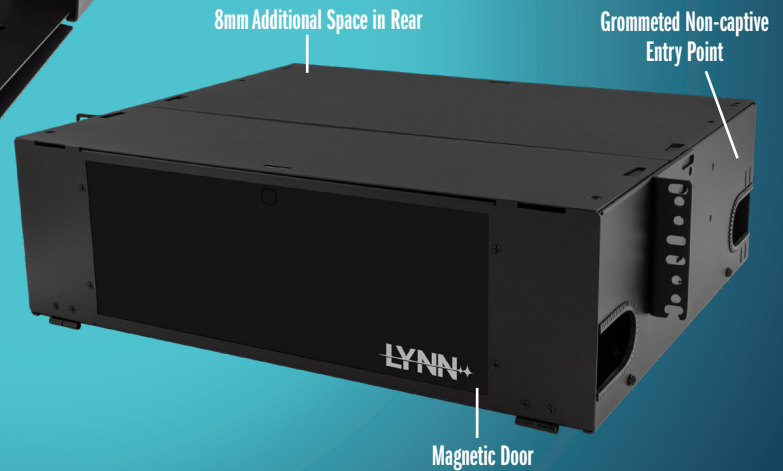

3RU Premium Fiber Patch Panel

2022.11.03

P/N: FPP-09-R3-05
* Available FULLY LOADED

Non-captive Mounting Ears - Preinstall screws in rack, simply place rack on screws and tighten.

Nylon Fiber Manager Loops - Additional locations for more cable management options. Strong nylon construction with smooth rounded corners. Stress free fiber entry. Snaps into place securely, no screws. Includes 10.

Optional Locking Kit (FPP-LOCK-KIT) - Kit includes locks for front and rear. Easy to add and place key kit in knockouts.

E-Z Slide™ Tray Latch - Slides out without snags. No push/pull mechanism in the way.

* All LEXAN™ SABIC Global product names are trademarks or registered trademarks of SABIC Global

More Features

- Hinged front and rear doors
- Tinted LEXAN™ front cover
- Removable top panel and front faceplate
- Non-captive side and rear entries for trunks
- Standard 19" - 23" rack mountable unit

Specifications

- Dimensions: standard 3RU height x 19" W x 14" D
- Material: 16AWG steel
- Coating: electrostatic polyester powder coat black paint

WHAT'S INCLUDED

- 6 blue half-moon cable managers
- 4 pressure sensitive Velcro® wire mgmt. straps
- 1 ground lug kit
- 1 Velcro® splice tray tie down (2 meters)
- 10 nylon Fiber Manager Loops
- Mounting hardware: M6 screws, M6 cage nuts
- 4 zip ties
- Port identification label