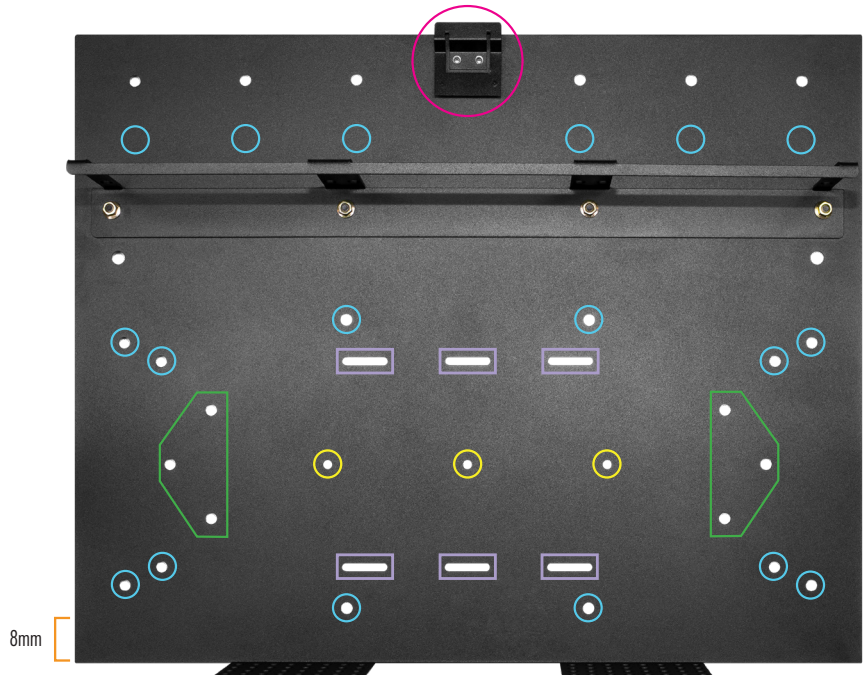

* All LEXAN™ SABIC Global product names are trademarks or registered trademarks of SABIC Global

More Features

- Hinged front and rear doors
- Tinted LEXAN™ front cover
- Removable top panel and front faceplate
- Non-captive side and rear entries for trunks
- Standard 19" - 23" rack mountable unit

Specifications

- Dimensions: standard 3RU height x 19" W x 14" D
- Material: 16AWG steel
- Coating: electrostatic polyester powder coat black paint

WHAT'S INCLUDED

- 6 blue half-moon cable managers
- 4 pressure sensitive Velcro® wire mgmt. straps
- 1 ground lug kit
- 1 Velcro® splice tray tie down (2 meters)
- 10 nylon Fiber Manager Loops
- Mounting hardware: M6 screws, M6 cage nuts
- 4 zip ties
- Port identification label

3RU Premium Patch Panel	MAX. FIBER COUNT		ADAPTER PANEL CAPACITY	SPLICE TRAY CAPACITY			
	LC	SC/ST	LGX	Plastic	Metal		
	216	108	9	 ST-PA-24 * can screw down 8	 ST-M-24 9	 ST-M-24-8 9	 ST-M-36 6
			 N/A	N/A	 N/A	N/A	

Premium Patch Panel Sliding Tray

-  Nylon Fiber Manager Loops
-  E-Z Slide™ Tray Latch
-  Blue Half-moon Cable Managers
-  Velcro® Tie Downs
-  Screw Down Holes for Splice Tray ST-PA-24
-  8mm Additional Space Behind Bulkhead