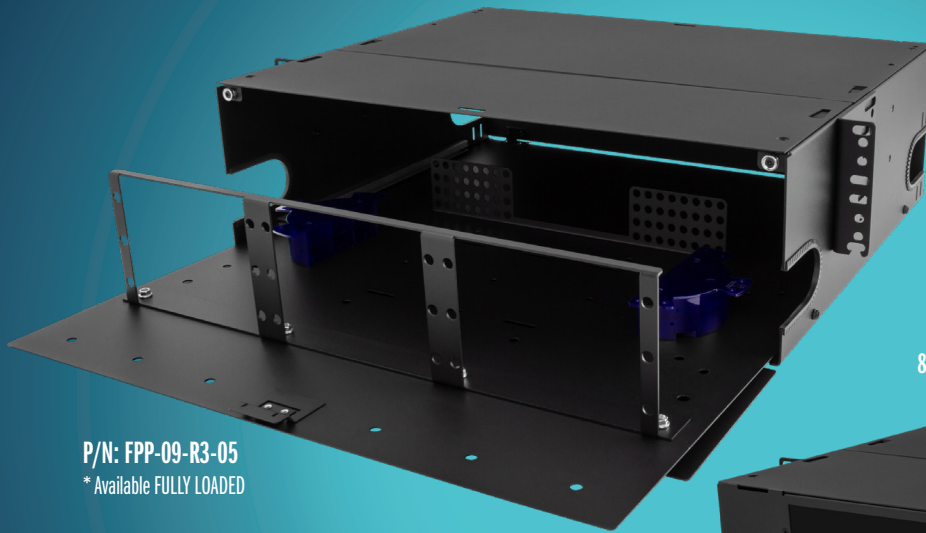

3RU Premium Fiber Patch Panel

2022.11.03

P/N: FPP-09-R3-05
* Available FULLY LOADED

Non-captive Mounting Ears - Preinstall screws in rack, simply place rack on screws and tighten.

Nylon Fiber Manager Loops - Additional locations for more cable management options. Strong nylon construction with smooth rounded corners. Stress free fiber entry. Snaps into place securely, no screws. Includes 10.

Optional Locking Kit (FPP-LOCK-KIT) - Kit includes locks for front and rear. Easy to add and place key kit in knockouts.

E-Z Slide™ Tray Latch - Slides out without snags. No push/pull mechanism in the way.

* All LEXAN™ SABIC Global product names are trademarks or registered trademarks of SABIC Global

More Features

- Hinged front and rear doors
- Tinted LEXAN™ front cover
- Removable top panel and front faceplate
- Non-captive side and rear entries for trunks
- Standard 19" - 23" rack mountable unit

Specifications

- Dimensions: standard 3RU height x 19" W x 14" D
- Material: 16AWG steel
- Coating: electrostatic polyester powder coat black paint

WHAT'S INCLUDED

- 6 blue half-moon cable managers
- 4 pressure sensitive Velcro® wire mgmt. straps
- 1 ground lug kit
- 1 Velcro® splice tray tie down (2 meters)
- 10 nylon Fiber Manager Loops
- Mounting hardware: M6 screws, M6 cage nuts
- 4 zip ties
- Port identification label