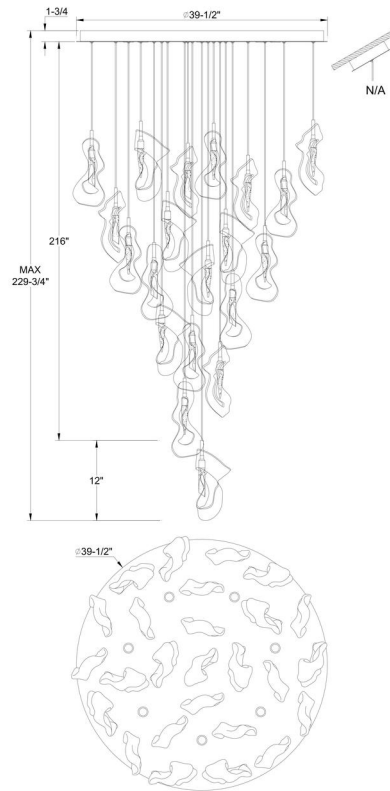

JOB NAME:

DATE:

TYPE:

COMMENTS:

LIGHT INFORMATION

Light Type	Integrated LED
CRI	90
Delivered Lumens	4882
Color Temperature	3000K
LED Lifespan (L70)	52000
Number of Lights	33
Light Direction	Ambient
Dimming Method	Triac/Elv
Current Type	DC
Input Voltage	120
Total Wattage	80

DIMENSIONS & WEIGHT

Height (In)	12
Min Height (In)	33.5
Max Height (In)	229.5
Diameter (In)	39
Weight (Lbs)	111.3

INSTALLATION

Mounting Type	J-Box
Rating	Dry
Hanging Support Type	Wire

PRODUCT FINISH

Gold

SHADE FINISH