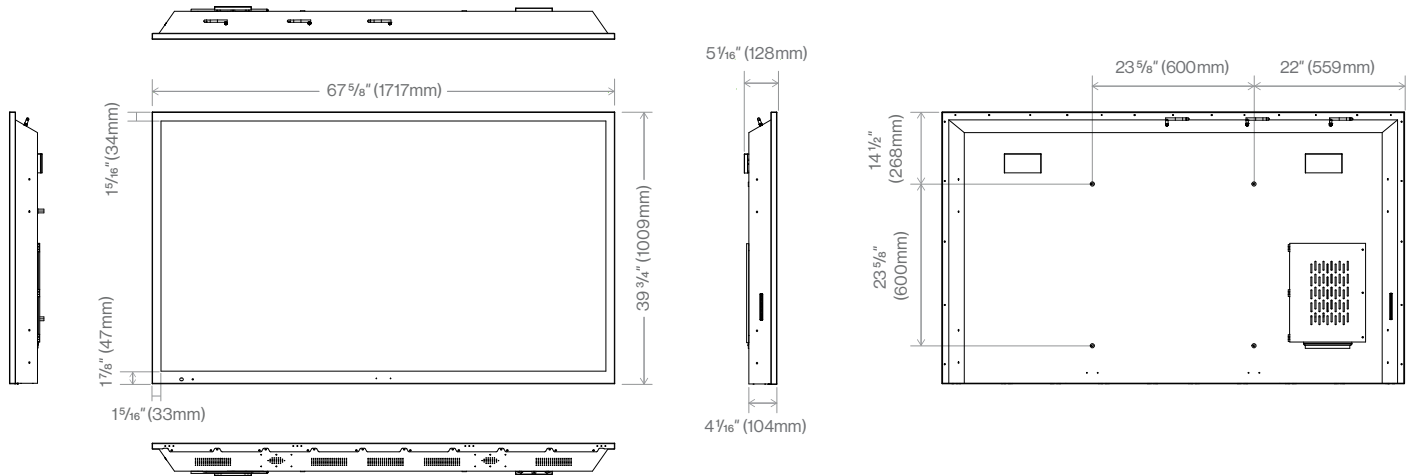

### Panel Specifications

Screen Size	75"
Resolution	3840 x 2160
Refresh Rate	60Hz
Contrast Ratio	4000:1
View Angle	178° / 178°
Response Time	6.5ms
Brightness	1500 nits