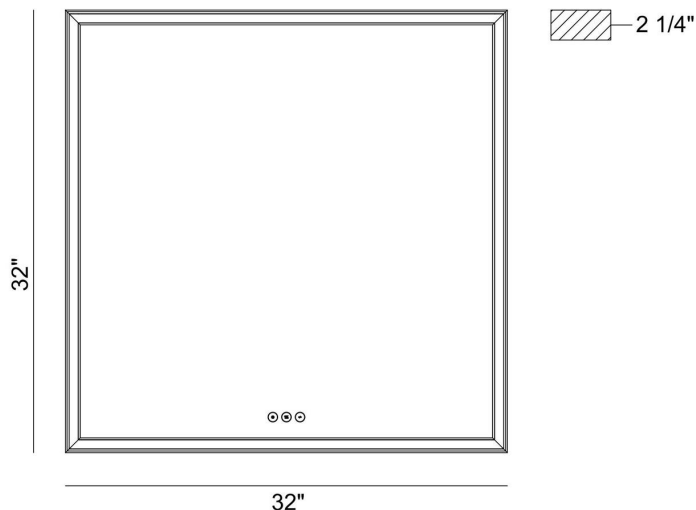

JOB NAME:

DATE:

TYPE:

COMMENTS:

LIGHT INFORMATION

Light Type	Integrated LED
CRI	90
Delivered Lumens	1974
Color Temperature	3000K-6500K
LED Lifespan (L70)	20000
Light Direction	Ambient
Dimming Method	Touch Switch
Current Type	DC
Input Voltage	120
Total Wattage	47

DIMENSIONS & WEIGHT

Width (In)	32
Height (In)	32
Ext (In)	2
Weight (Lbs)	25.02

INSTALLATION

Mounting Type	J-Box
Rating	Damp
Hanging Support Type	Z-Bar

PRODUCT FINISH

Anodized Gold

CERTIFICATIONS & COMPLIANCE