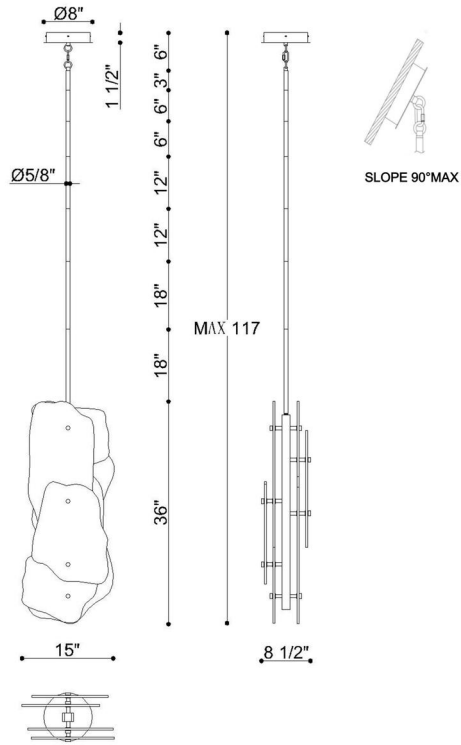

JOB NAME:

DATE:

TYPE:

COMMENTS:

LIGHT INFORMATION

Light Type	Integrated LED
CRI	90
Delivered Lumens	1052
Color Temperature	3000K
LED Lifespan (L70)	50000
Light Direction	Ambient
Dimming Method	Triac/Elv
Current Type	DC
Input Voltage	120
Total Wattage	39

DIMENSIONS & WEIGHT

Length (In)	15
Width (In)	8.5
Height (In)	36
Min Height (In)	40.6
Max Height (In)	112.6
Weight (Lbs)	48.4

INSTALLATION

Mounting Type	J-Box
Rating	Dry
Hanging Support Type	Rod

PRODUCT FINISH