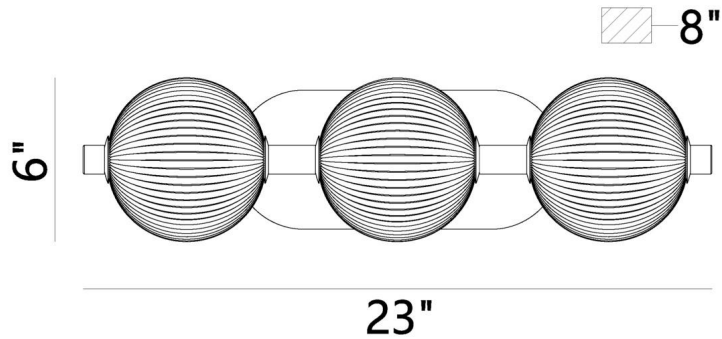

JOB NAME:

DATE:

TYPE:

COMMENTS:

LIGHT INFORMATION

Light Type	Integrated LED
CRI	90
Delivered Lumens	1850
Color Temperature	3000K
LED Lifespan (L70)	20000
Number of Lights	3
Light Direction	Ambient
Dimming Method	Triac/Elv
Current Type	DC
Input Voltage	120
Total Wattage	27

DIMENSIONS & WEIGHT

Length (In)	22.5
Height (In)	5.25
Ext (In)	8
Weight (Lbs)	5.95

INSTALLATION

Mounting Type	J-Box
Rating	Damp
Hanging Support Type	J-Box

PRODUCT FINISH

Gold

SHADE FINISH

Ribbed Globe White Glass