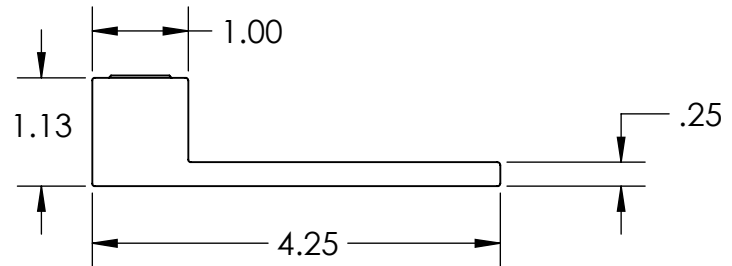

(4) 350KCMIL - 6 AWG

6X ϕ .56
MOUNT HOLES