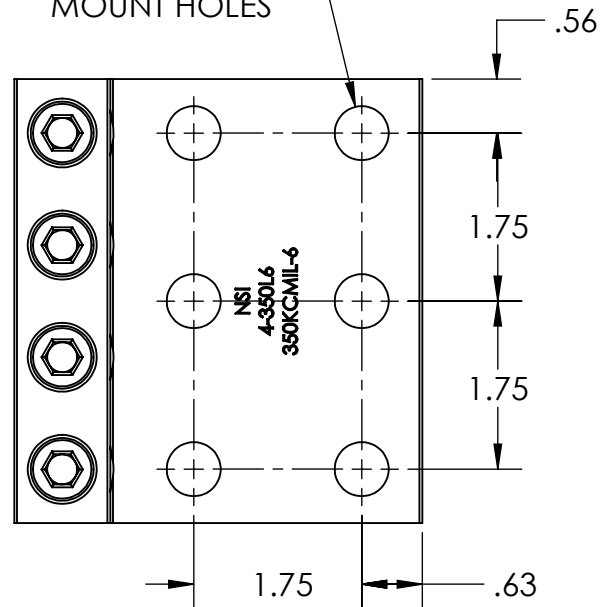

(4) 350KCMIL - 6 AWG

6X  $\phi$ .56  
MOUNT HOLES

CONTACT NSi FOR SALES @ 800.321.5847

**POLARIS**  
SALES CO. INC

PROPRIETARY AND CONFIDENTIAL

11625 PROSPEROUS DRIVE ODESSA, FL 33556

THE INFORMATION CONTAINED IN THIS  
DRAWING IS THE SOLE PROPERTY OF  
POLARIS SALES CO. INC. ANY  
REPRODUCTION IN PART OR AS A WHOLE  
WITHOUT THE WRITTEN PERMISSION OF  
POLARIS SALES CO. INC. IS PROHIBITED.

TITLE:

NSi  
4 PORT 350 LUG  
NEMA MOUNT

NAME	DATE
S.PARRY	8/30/2016

DWG. NO.

4-350L6

MATERIAL: 6061-T6511 ALUMINUM

SCALE: 1:1

SHEET: 1 OF 1