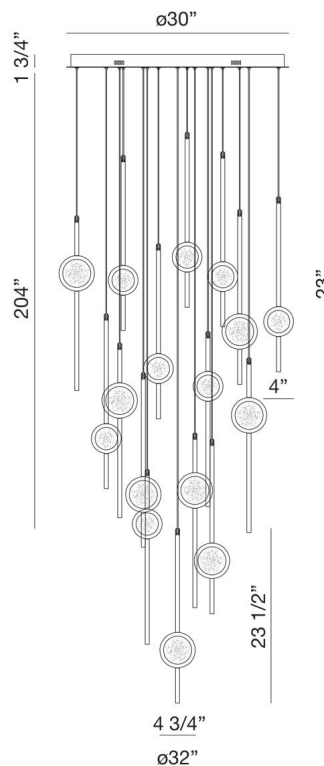

JOB NAME:

DATE:

TYPE:

COMMENTS:

LIGHT INFORMATION

Light Type	Integrated LED
CRI	90
Delivered Lumens	3800
Color Temperature	3500K
LED Lifespan (L70)	20000
Number of Lights	16
Light Direction	Ambient
Dimming Method	Triac/Elv
Current Type	DC
Input Voltage	120
Total Wattage	90

DIMENSIONS & WEIGHT

Height (In)	23.5
Min Height (In)	45
Max Height (In)	229
Diameter (In)	32
Weight (Lbs)	77.8

INSTALLATION

Mounting Type	J-Box
Rating	Dry
Hanging Support Type	Wire

PRODUCT FINISH

Gold-Black Mix