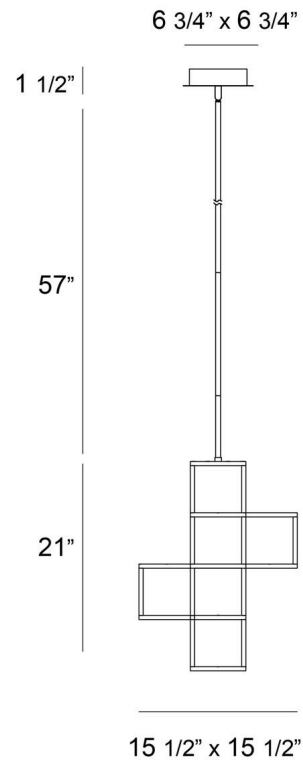

### LIGHT INFORMATION

Light Type	Integrated LED
CRI	90
Delivered Lumens	960
Color Temperature	3000K
LED Lifespan (L70)	20000
Number of Lights	5
Light Direction	Ambient
Dimming Method	Triac/Elv
Current Type	DC
Input Voltage	120
Total Wattage	26

### DIMENSIONS & WEIGHT

Length (In)	15.5
Width (In)	15.5
Height (In)	21
Min Height (In)	25.5
Max Height (In)	79.5
Weight (Lbs)	12.78