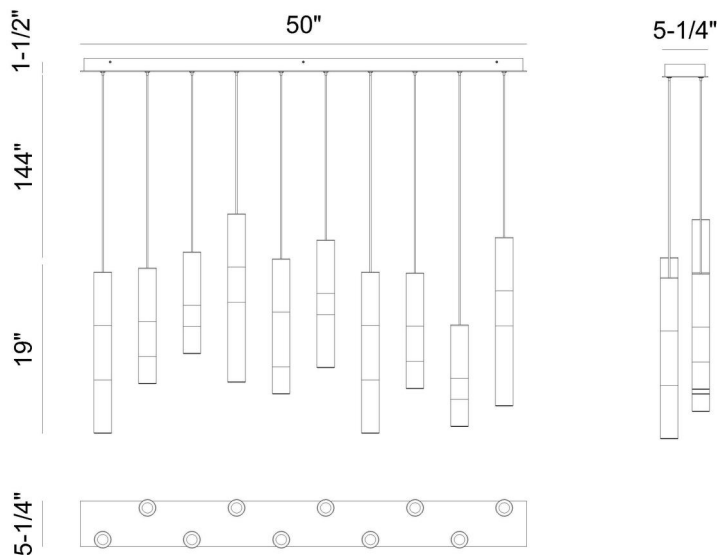

### LIGHT INFORMATION

Light Type	Integrated LED
CRI	90
Delivered Lumens	2836.48
Color Temperature	3000K
LED Lifespan (L70)	52000
Number of Lights	10
Light Direction	Ambient
Dimming Method	Triac
Current Type	DC
Input Voltage	120-277
Total Wattage	73.5

### DIMENSIONS & WEIGHT

Length (In)	50
Width (In)	5.25
Height (In)	19
Min Height (In)	40.5
Max Height (In)	164.5
Weight (Lbs)	42.77