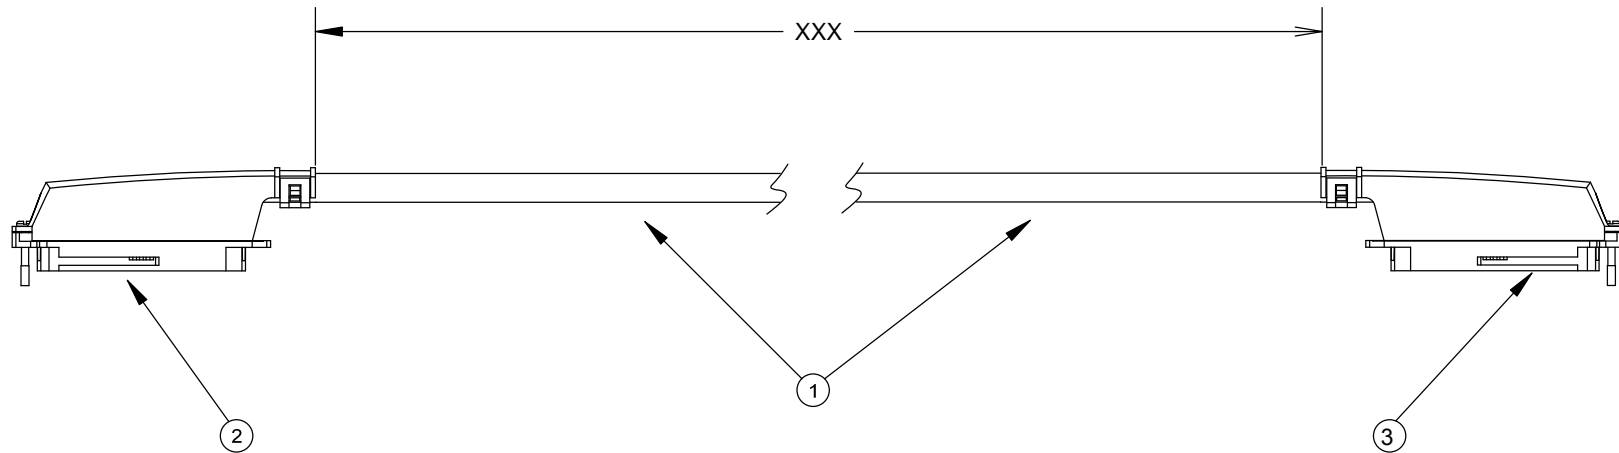

Rev.	Description	By	Date

Notes:

TELCO WIRING (MALE) TABLE			
R=RING	POS	POS	T=TIP
BLUE WHITE	1R	T26	WHITE BLUE
ORANGE WHITE	2R	T27	WHITE ORANGE
GREEN WHITE	3R	T28	WHITE GREEN
BROWN WHITE	4R	T29	WHITE BROWN
SLATE WHITE	5R	T30	WHITE SLATE
BLUE RED	6R	T31	RED BLUE
ORANGE RED	7R	T32	RED ORANGE
GREEN RED	8R	T33	RED GREEN
BROWN RED	9R	T34	RED BROWN
SLATE RED	10R	T35	RED SLATE
BLUE BLACK	11R	T36	BLACK BLUE
ORANGE BLACK	12R	T37	BLACK ORANGE
GREEN BLACK	13R	T38	BLACK GREEN
BROWN BLACK	14R	T39	BLACK BROWN
SLATE BLACK	15R	T40	BLACK SLATE
BLUE YELLOW	16R	T41	YELLOW BLUE
ORANGE YELLOW	17R	T42	YELLOW ORANGE
GREEN YELLOW	18R	T43	YELLOW GREEN
BROWN YELLOW	19R	T44	YELLOW BROWN
SLATE YELLOW	20R	T45	YELLOW SLATE
BLUE VIOLET	21R	T46	VIOLET BLUE
ORANGE VIOLET	22R	T47	VIOLET ORANGE
GREEN VIOLET	23R	T48	VIOLET GREEN
BROWN VIOLET	24R	T49	VIOLET BROWN
SLATE VIOLET	25R	T50	VIOLET SLATE

1	IW2450L3	25 Pair, 24 AWG, PVC, CAT3	AR
2	6-5229913-1	50 Pos Female Telco Connector	
3	6-529912-1	50 Pos Male Telco Connector	2

TITLE			
25 Pair PVC CAT3, 50 Position Male to Female			
SIZE	CAGE CODE	DWG NO	REV
A		25PCLLL3	A
SCALE: N/A		SHEET 1 of 1	

Drawn By:	J.Riling	Date:	02/04/08
Checked By:		Date: