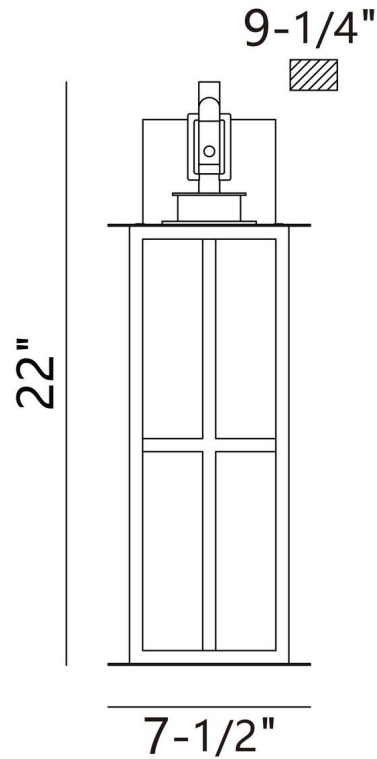

JOB NAME:

DATE:

TYPE:

COMMENTS:

LIGHT INFORMATION

Light Type	Integrated LED
CRI	90
Delivered Lumens	575
Color Temperature	3000K
LED Lifespan (L70)	20000
Light Direction	Ambient
Dimming Method	Triac/Elv
Current Type	DC
Input Voltage	120
Total Wattage	18

DIMENSIONS & WEIGHT

Length (In)	7.63
Width (In)	7.5
Height (In)	22
Ext (In)	9.25
Weight (Lbs)	12.56

INSTALLATION

Mounting Type	J-Box
Rating	Wet
Hanging Support Type	J-Box

PRODUCT FINISH

Brass-Black Mix

SHADE FINISH