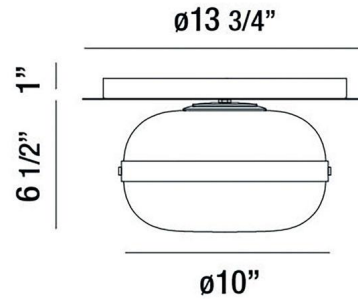

## LIGHT INFORMATION

Light Type	Bulb
Bulb Socket	E26
Bulb Shape	T14
Light Direction	Ambient
Dimming Method	Triac/Elv
Current Type	AC
Input Voltage	120
Total Wattage	60

## DIMENSIONS & WEIGHT

Height (In)	6.5
Diameter (In)	10
Weight (Lbs)	3.79