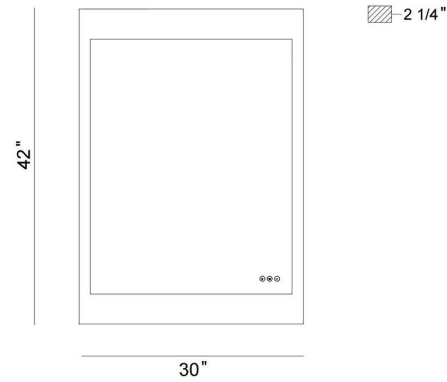

JOB NAME:

DATE:

TYPE:

COMMENTS:

LIGHT INFORMATION

Light Type	Integrated LED
CRI	90
Delivered Lumens	1080
Color Temperature	3000K-6500K
LED Lifespan (L70)	20000
Light Direction	Ambient
Dimming Method	Touch Switch
Current Type	DC
Input Voltage	120
Total Wattage	48

DIMENSIONS & WEIGHT

Width (In)	30
Height (In)	42
Ext (In)	2
Weight (Lbs)	39.61

INSTALLATION

Mounting Type	J-Box
Rating	Damp
Hanging Support Type	Z-Bar

PRODUCT FINISH

Dark Walnut

CERTIFICATIONS & COMPLIANCE