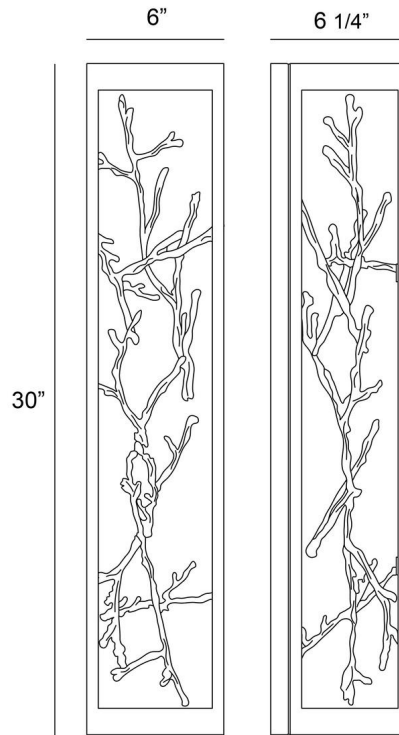

JOB NAME:

DATE:

TYPE:

COMMENTS:

LIGHT INFORMATION

Light Type	Integrated LED
CRI	90
Delivered Lumens	1080
Color Temperature	3000K
LED Lifespan (L70)	20000
Number of Lights	4
Light Direction	Up & Down
Dimming Method	Triac/Elv
Current Type	AC
Input Voltage	120
Total Wattage	24

DIMENSIONS & WEIGHT

Width (In)	6
Height (In)	30
Ext (In)	6.25
Weight (Lbs)	16.71

INSTALLATION

Mounting Type	J-Box
Rating	Wet
Hanging Support Type	J-Box

PRODUCT FINISH

Gold-Black Mix

CERTIFICATIONS & COMPLIANCE