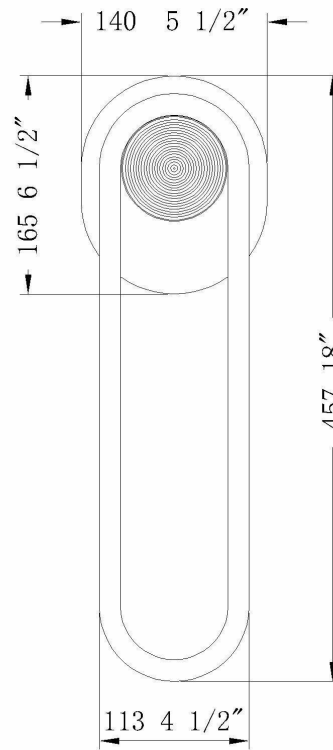

JOB NAME:

DATE:

TYPE:

COMMENTS:

LIGHT INFORMATION

Light Type	Integrated LED
CRI	90
Delivered Lumens	887
Color Temperature	3000K
LED Lifespan (L70)	52000
Light Direction	Ambient
Dimming Method	Triac/Elv
Current Type	DC
Input Voltage	120-277
Total Wattage	20

DIMENSIONS & WEIGHT

Width (In)	5.5
Height (In)	18
Ext (In)	3.63
Weight (Lbs)	3.44

PRODUCT FINISH

Matte Black

INSTALLATION

Mounting Type	J-Box
Rating	Wet
Hanging Support Type	J-Box

CERTIFICATIONS & COMPLIANCE