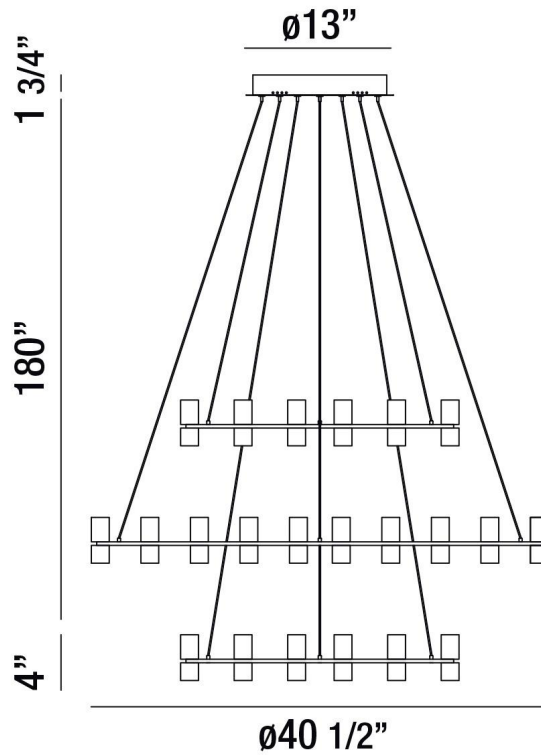

JOB NAME:

DATE:

TYPE:

COMMENTS:

LIGHT INFORMATION

Light Type	Integrated LED
CRI	90
Delivered Lumens	7920
Color Temperature	3000K
LED Lifespan (L70)	20000
Number of Lights	66
Light Direction	Ambient
Dimming Method	Triac/Elv
Current Type	DC
Input Voltage	120
Total Wattage	132

DIMENSIONS & WEIGHT

Height (In)	4
Min Height (In)	30.75
Max Height (In)	185.75
Diameter (In)	40.5
Weight (Lbs)	22.04

PRODUCT FINISH

Chrome

INSTALLATION

Mounting Type	J-Box
Rating	Dry
Hanging Support Type	Aircraft Cable